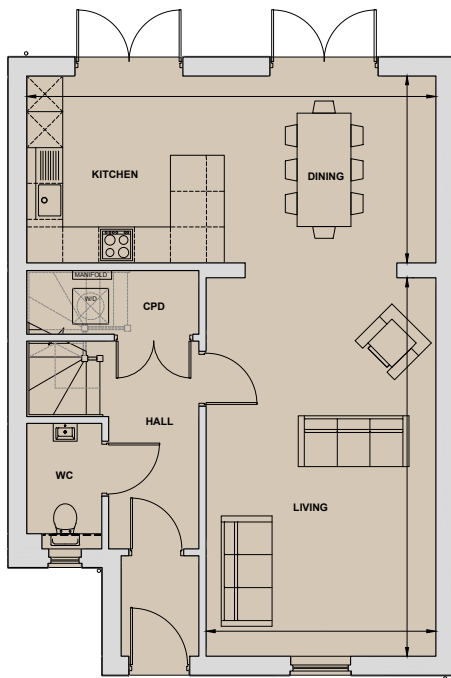

Pine

3 Bedroom Home

Plots 22, 23*, 24 & 25*

Living	3.84m x 6.33m	12'7" x 20'10"
Kitchen/Dining	6.84m x 3.13m	22'5" x 10'3"
Bedroom 1	3.74m x 3.46m	12'3" x 11'4"
Bedroom 2	3.13m x 4.37m	10'3" x 14'4"
Bedroom 3	3.60m x 3.14m	11'10" x 10'4"
Total Internal Area	127.2 sq m	1,369 sq ft

*Handed to floorplan shown

Ground Floor

First Floor