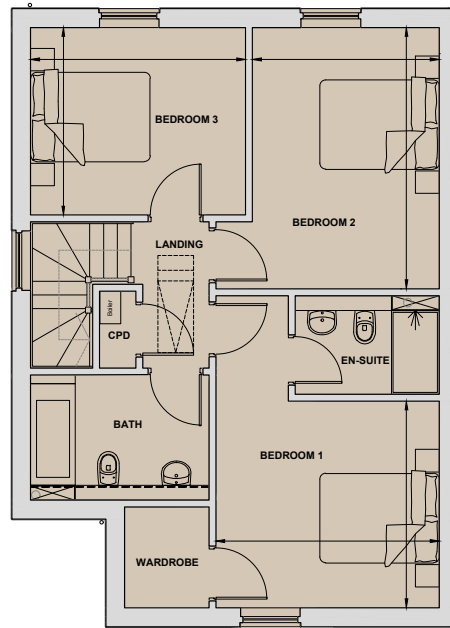

Pine

3 Bedroom Home

Plots 22, 23*, 24 & 25*

Living	3.84m x 6.33m	12'7" x 20'10"
Kitchen/Dining	6.84m x 3.13m	22'5" x 10'3"
Bedroom 1	3.74m x 3.46m	12'3" x 11'4"
Bedroom 2	3.13m x 4.37m	10'3" x 14'4"
Bedroom 3	3.60m x 3.14m	11'10" x 10'4"
Total Internal Area	127.2 sq m	1,369 sq ft

*Handed to floorplan shown

Ground Floor

First Floor