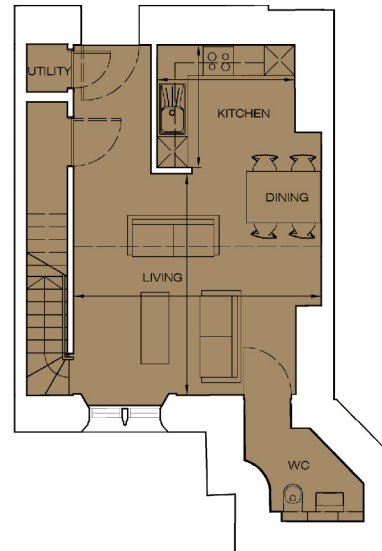

THE PLAYFAIR

AT DONALDSON'S

Floorplan - Plot G32 NOT TO SCALE

1 Bedroom Apartment | Ground floor | Total area 769 sq ft (71.4 sq m)

Living / Dining	13' 5" x 14' 3"	(4.08m x 4.34m)	Bedroom 1	17' 3" x 12' 7"	(5.25m x 3.84m)
Kitchen	7' 10" x 8' 10"	(2.40m x 2.70m)			

FLAT G32 - GROUND FLOOR PLAN

FLAT G32 - MEZZANINE FLOOR PLAN

0131 610 6000

e: sales@cityandcountry.co.uk | w: www.cityandcountry.co.uk

CITY & COUNTRY