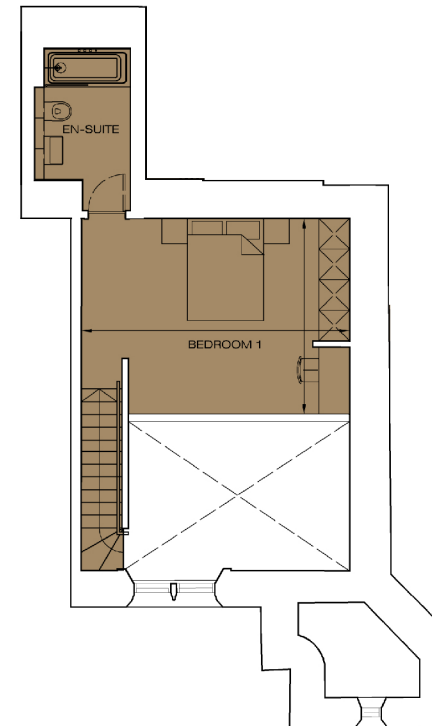

THE PLAYFAIR

AT DONALDSON'S

Floorplan - Plot G32 NOT TO SCALE

1 Bedroom Apartment | Ground floor | Total area 769 sq ft (71.4 sq m)

Living / Dining	13' 5" x 14' 3"	(4.08m x 4.34m)	Bedroom 1	17' 3" x 12' 7"	(5.25m x 3.84m)
Kitchen	7' 10" x 8' 10"	(2.40m x 2.70m)			

FLAT G32 - GROUND FLOOR PLAN

FLAT G32 - MEZZANINE FLOOR PLAN

0131 610 6000

e: sales@cityandcountry.co.uk | w: www.cityandcountry.co.uk

CITY & COUNTRY