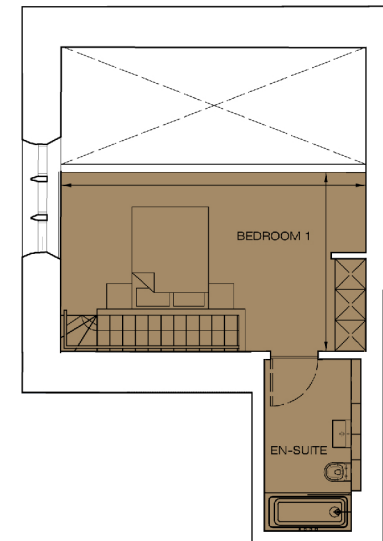

FLAT F32 - MEZZANINE FLOOR PLAN

0131 610 6000

e: sales@cityandcountry.co.uk | w: www.cityandcountry.co.uk

CITY & COUNTRY