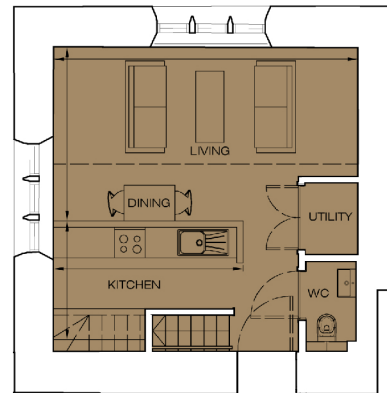

## Floorplan - Plot F32 NOT TO SCALE

1 Bedroom Apartment | First floor | Total area 693 sq ft (64.4 sq m)

Living / Dining	19' 7" x 11' 2"	(5.96m x 3.41m)	Bedroom 1	19' 7" x 11' 7"	(5.98m x 3.53m)
Kitchen	12' 2" x 7' 7"	(3.72m x 2.32m)			