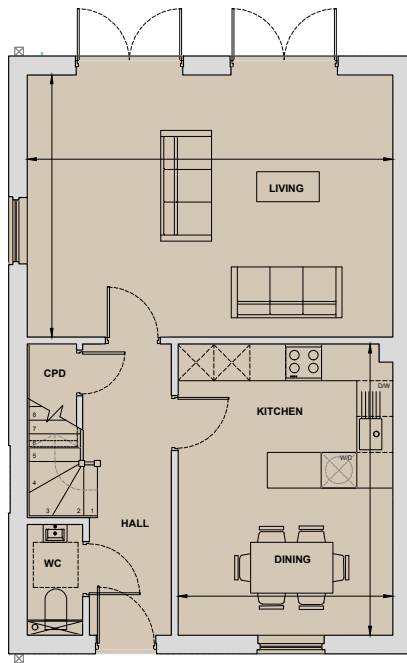

# Laurel

3 Bedroom Home  
Plots 8 & 13\*

Living/Dining	6.10m x 4.39m	20'0" x 14'5"
Kitchen	3.59m x 4.87m	11'9" x 16'0"
Bedroom 1	3.70m x 3.83m	12'2" x 12'7"
Bedroom 2	3.34m x 2.96m	10'11" x 9'9"
Bedroom 3	2.65m x 4.26m	8'8" x 14'0"
<b>Total Internal Area</b>	<b>114.5 sq m</b>	<b>1,232 sq ft</b>

\*Handed to floorplan shown

Ground Floor

First Floor