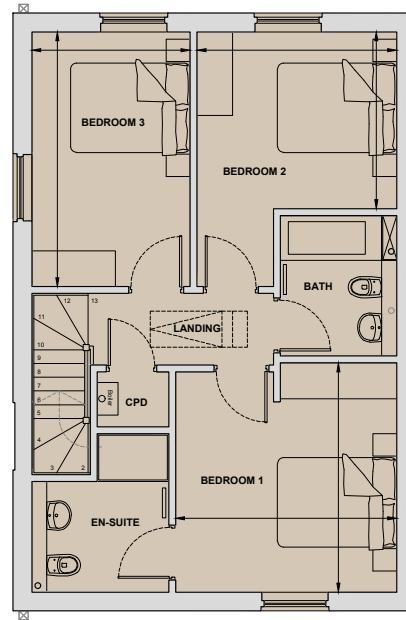

# Laurel

3 Bedroom Home  
Plots 8 & 13\*

Living/Dining	6.10m x 4.39m	20'0" x 14'5"
Kitchen	3.59m x 4.87m	11'9" x 16'0"
Bedroom 1	3.70m x 3.83m	12'2" x 12'7"
Bedroom 2	3.34m x 2.96m	10'11" x 9'9"
Bedroom 3	2.65m x 4.26m	8'8" x 14'0"
<b>Total Internal Area</b>	<b>114.5 sq m</b>	<b>1,232 sq ft</b>

\*Handed to floorplan shown

Ground Floor

First Floor