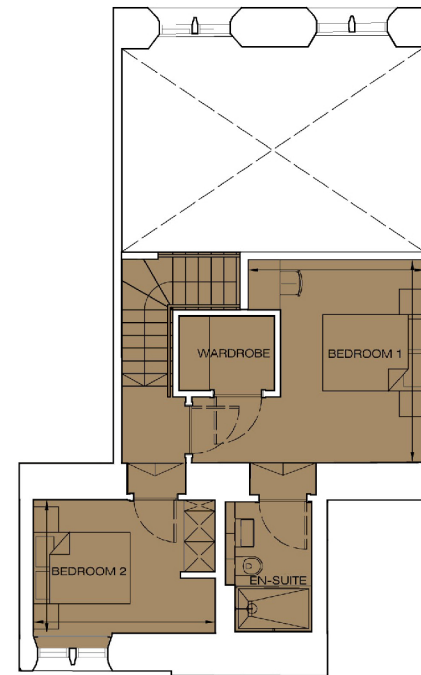

THE PLAYFAIR

AT DONALDSON'S

Floorplan - Plot G19 NOT TO SCALE

2 Bedroom Apartment | Ground floor | Total area 970 sq ft (90.1 sq m)

Living / Dining	19' 6" x 16' 3"	(5.94m x 4.96m)	Bedroom 1	13' 0" x 11' 5"	(3.97m x 3.47m)
Kitchen	10' 5" x 7' 12"	(3.18m x 2.43m)	Bedroom 2	11' 9" x 8' 7"	(3.57m x 2.62m)

FLAT G19 - GROUND FLOOR PLAN

FLAT G19 - MEZZANINE FLOOR PLAN

0131 610 6000

e: sales@cityandcountry.co.uk | w: www.cityandcountry.co.uk

CITY & COUNTRY