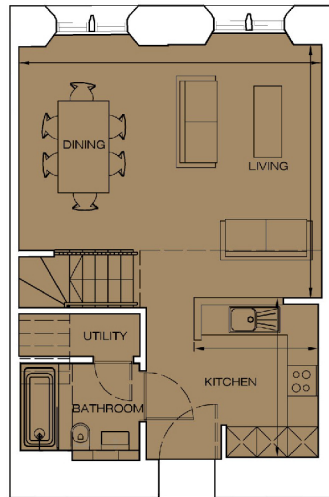

THE PLAYFAIR

AT DONALDSON'S

Floorplan - Plot G19 NOT TO SCALE

2 Bedroom Apartment | Ground floor | Total area 970 sq ft (90.1 sq m)

Living / Dining	19' 6" x 16' 3"	(5.94m x 4.96m)	Bedroom 1	13' 0" x 11' 5"	(3.97m x 3.47m)
Kitchen	10' 5" x 7' 12"	(3.18m x 2.43m)	Bedroom 2	11' 9" x 8' 7"	(3.57m x 2.62m)