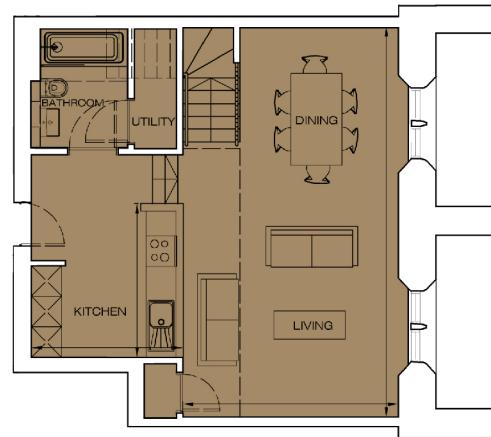

## Floorplan - Plot F31 NOT TO SCALE

2 Bedroom Apartment | First floor | Total area 1090 sq ft (101.3 sq m)

Living / Dining	25' 3" x 13' 10"	(7.70m x 4.22m)	Bedroom 1	16' 9" x 13' 2"	(5.12m x 4.02m)
Kitchen	9' 11" x 9' 9"	(3.01m x 2.97m)	Bedroom 2	12' 7" x 8' 11"	(3.83m x 2.72m)