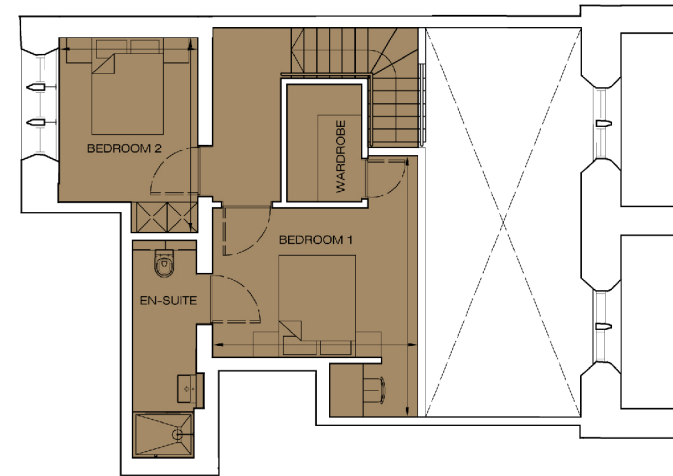

FLAT F31 - MEZZANINE FLOOR PLAN

0131 610 6000

e: sales@cityandcountry.co.uk | w: www.cityandcountry.co.uk

CITY & COUNTRY