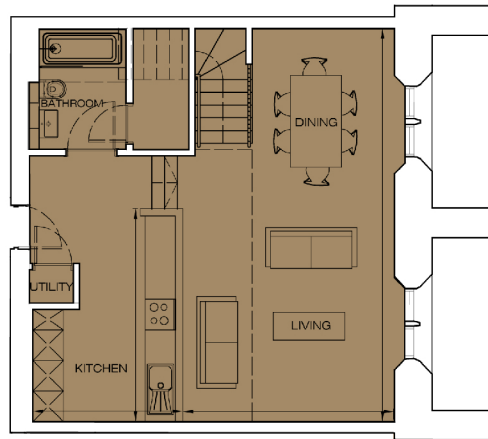

## Floorplan - Plot F27 NOT TO SCALE

2 Bedroom Apartment | First floor | Total area 1227 sq ft (114 sq m)

Living / Dining	25' 3" x 13' 7"	(7.70m x 4.13m)	Bedroom 1	17' 2" x 14' 2"	(5.23m x 4.32m)
Kitchen	13' 9" x 9' 8"	(4.18m x 2.95m)	Bedroom 2	19' 2" x 9' 0"	(5.84m x 2.75m)