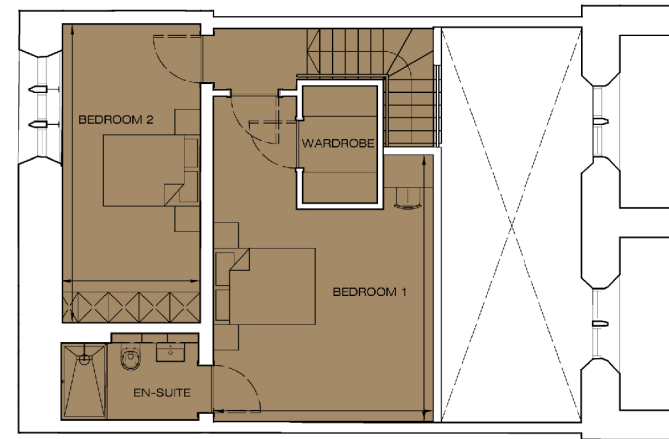

FLAT F27 - MEZZANINE FLOOR PLAN

0131 610 6000

e: sales@cityandcountry.co.uk | w: www.cityandcountry.co.uk

CITY & COUNTRY