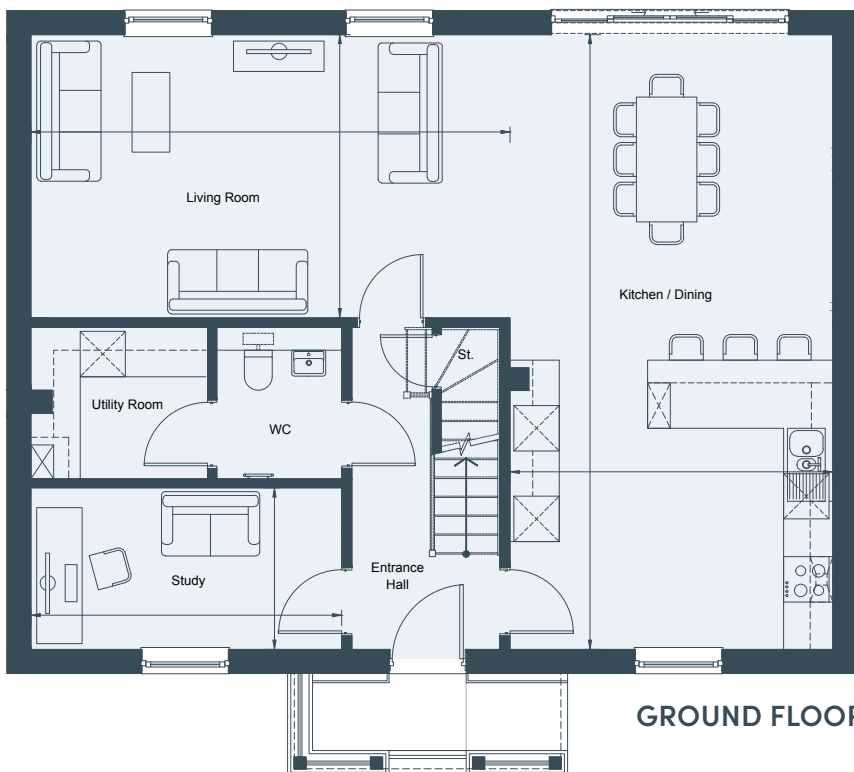

THE NEW ENGLAND

4 BEDROOM DETACHED HOME

PLOT 3

Living	6.34m x 3.75m	20'9" x 12'4"
Kitchen/Dining	4.27m x 8.13m	14' x 26'8"
Study	4.11m x 2.14m	13'6" x 7'
Bedroom 1	5.44m x 2.84m	17'10" x 9'4"
Bedroom 2	4.29m x 3.36m	14'1" x 11'
Bedroom 3	3.78m x 3.06m	12'5" x 10'
Bedroom 4	3.64m x 2.84m	11'11" x 9'4"
Total Internal Area	172.46 sq m	1856 sq ft

FIRST FLOOR

GROUND FLOOR