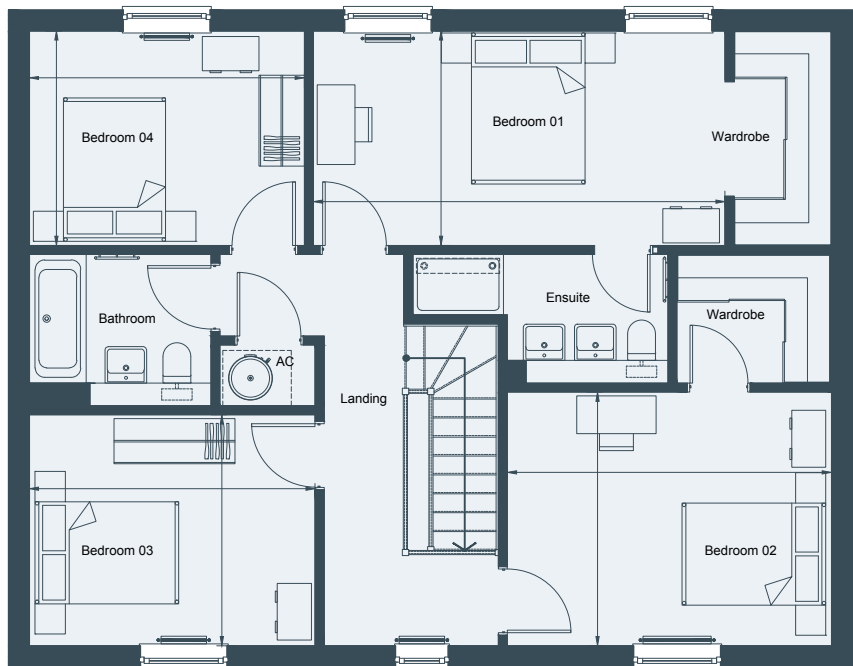

THE NEW ENGLAND

4 BEDROOM DETACHED HOME

PLOT 3

Living	6.34m x 3.75m	20'9" x 12'4"
Kitchen/Dining	4.27m x 8.13m	14' x 26'8"
Study	4.11m x 2.14m	13'6" x 7'
Bedroom 1	5.44m x 2.84m	17'10" x 9'4"
Bedroom 2	4.29m x 3.36m	14'1" x 11'
Bedroom 3	3.78m x 3.06m	12'5" x 10'
Bedroom 4	3.64m x 2.84m	11'11" x 9'4"
Total Internal Area	172.46 sq m	1856 sq ft

FIRST FLOOR

GROUND FLOOR