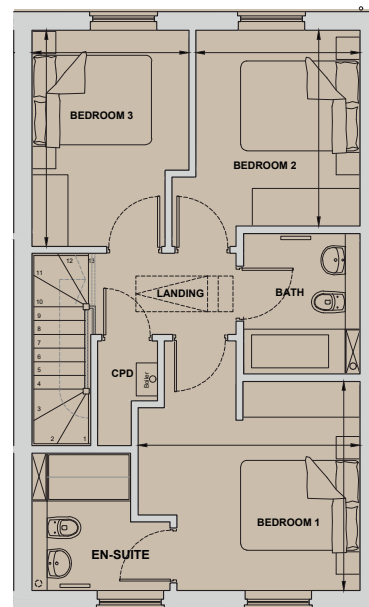

Hawthorn

3 Bedroom Home
Plots 42* & 47

Living/Dining	5.49m x 5.47m	18'0" x 18'0"
Kitchen	2.65m x 3.90m	8'9" x 12'10"
Bedroom 1	3.71m x 3.50m	12'2" x 11'6"
Bedroom 2	2.75m x 3.28m	9'0" x 10'9"
Bedroom 3	2.63m x 3.62m	8'7" x 11'11"
Total Internal Area	102.9 sq m	1,108 sq ft

*Handed to floorplan shown

Ground Floor

First Floor