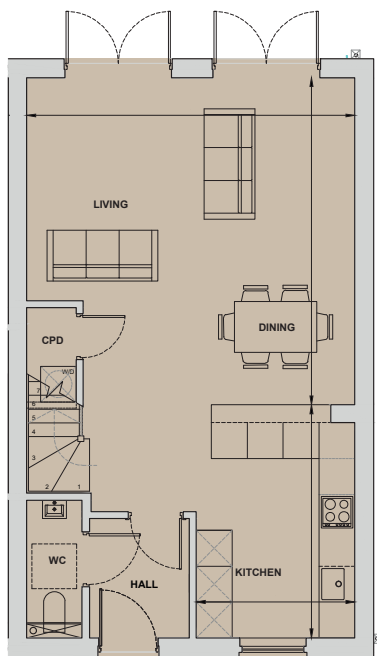

Hawthorn

3 Bedroom Home
Plots 42* & 47

Living/Dining	5.49m x 5.47m	18'0" x 18'0"
Kitchen	2.65m x 3.90m	8'9" x 12'10"
Bedroom 1	3.71m x 3.50m	12'2" x 11'6"
Bedroom 2	2.75m x 3.28m	9'0" x 10'9"
Bedroom 3	2.63m x 3.62m	8'7" x 11'11"
Total Internal Area	102.9 sq m	1,108 sq ft

*Handed to floorplan shown

Ground Floor

First Floor