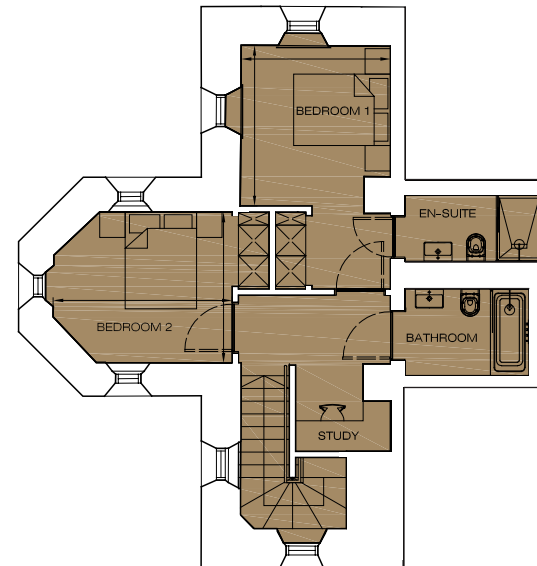

THE PLAYFAIR

AT DONALDSON'S

Floorplan - Plot F28 NOT TO SCALE

2 Bedroom Apartment | First floor | Total area 911 sq ft (84.6 sq m)

Living	21' 6" x 9' 7"	(6.56m x 2.91m)	Bedroom 1	10' 4" x 9' 7"	(3.15m x 2.92m)
Kitchen / Dining	10' 8" x 9' 4"	(3.25m x 2.84m)	Bedroom 2	11' 6" x 9' 8"	(3.51m x 2.95m)

FLAT F28 - FIRST FLOOR PLAN

FLAT F28 - MEZZANINE FLOOR PLAN

0131 610 6000

e: sales@cityandcountry.co.uk | w: www.cityandcountry.co.uk

CITY & COUNTRY

The information in this document is intended as a guide only and is subject to change without prior notice. Accordingly, due to the City & Country policy of continual improvement, the finished product may vary from the information provided and City & Country reserves the right to amend the specification. All dimensions stated are approximate only with maximum dimensions and may alter through the construction phase and with interior finishes. You are therefore advised not to order any carpets, appliances or other goods which depend upon accurate dimensions before carrying out a check measure within your reserved property. December 2017.