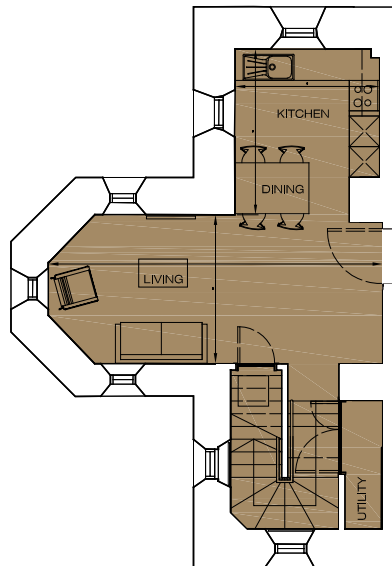

THE PLAYFAIR

AT DONALDSON'S

Floorplan - Plot F28 NOT TO SCALE

2 Bedroom Apartment | First floor | Total area 911 sq ft (84.6 sq m)

Living	21' 6" x 9' 7"	(6.56m x 2.91m)	Bedroom 1	10' 4" x 9' 7"	(3.15m x 2.92m)
Kitchen / Dining	10' 8" x 9' 4"	(3.25m x 2.84m)	Bedroom 2	11' 6" x 9' 8"	(3.51m x 2.95m)

FLAT F28 - FIRST FLOOR PLAN

FLAT F28 - MEZZANINE FLOOR PLAN

0131 610 6000

e: sales@cityandcountry.co.uk | w: www.cityandcountry.co.uk

CITY & COUNTRY

The information in this document is intended as a guide only and is subject to change without prior notice. Accordingly, due to the City & Country policy of continual improvement, the finished product may vary from the information provided and City & Country reserves the right to amend the specification. All dimensions stated are approximate only with maximum dimensions and may alter through the construction phase and with interior finishes. You are therefore advised not to order any carpets, appliances or other goods which depend upon accurate dimensions before carrying out a check measure within your reserved property. December 2017.