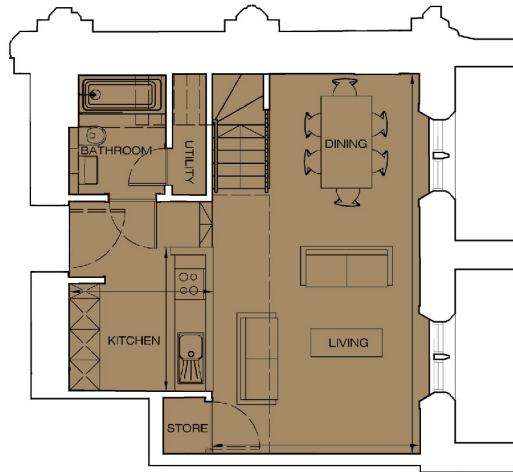

## Floorplan - Plot G28 NOT TO SCALE

2 Bedroom Apartment | Ground floor | Total area 927 sq ft (86.1 sq m)

Living / Dining	24' 5" x 13' 4"	(7.45m x 4.07m)	Bedroom 1	16' 9" x 12' 11"	(5.12m x 3.93m)
Kitchen	9' 3" x 9' 3"	(2.82m x 2.81m)	Bedroom 2	10' 0" x 8' 7"	(3.05m x 2.63m)