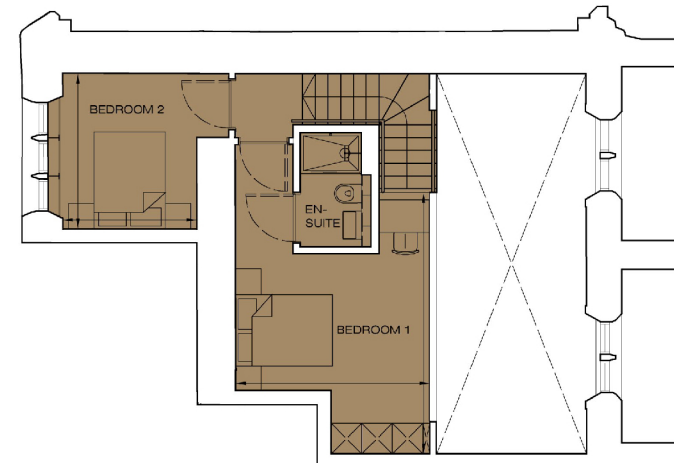

FLAT G28 - MEZZANINE FLOOR PLAN

0131 610 6000

e: sales@cityandcountry.co.uk | w: www.cityandcountry.co.uk

CITY & COUNTRY