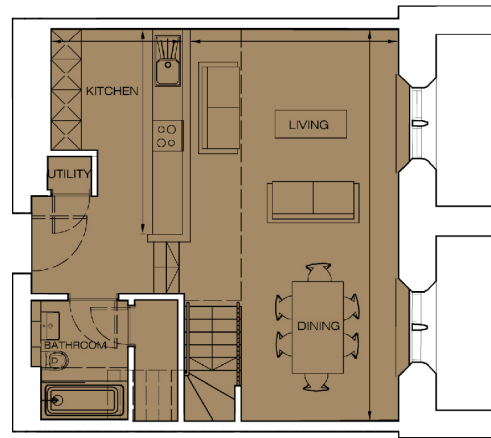

THE PLAYFAIR

AT DONALDSON'S

Floorplan - Plot F30 NOT TO SCALE

2 Bedroom Apartment | First floor | Total area 1094 sq ft (101.6 sq m)

Living / Dining	25' 3" x 13' 4"	(7.70m x 4.08m)	Bedroom 1	17' 3" x 13' 3"	(5.26m x 4.05m)
Kitchen	13' 3" x 8' 6"	(4.03m x 2.58m)	Bedroom 2	16' 1" x 8' 11"	(4.91m x 2.72m)

FLAT F30 - FIRST FLOOR PLAN

FLAT F30 - MEZZANINE FLOOR PLAN

0131 610 6000

e: sales@cityandcountry.co.uk | w: www.cityandcountry.co.uk

CITY & COUNTRY