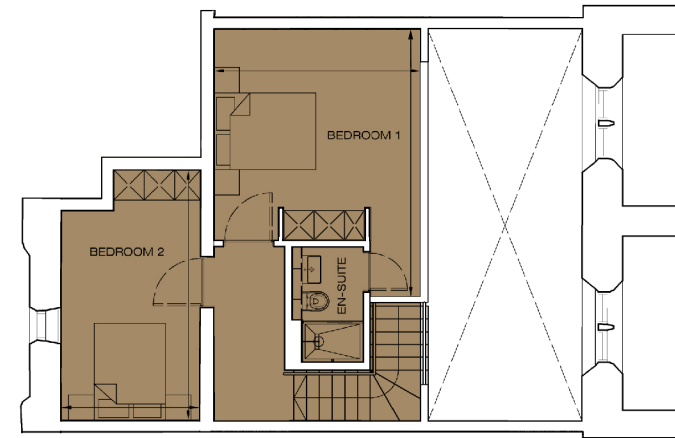

THE PLAYFAIR

AT DONALDSON'S

Floorplan - Plot F30 NOT TO SCALE

2 Bedroom Apartment | First floor | Total area 1094 sq ft (101.6 sq m)

Living / Dining	25' 3" x 13' 4"	(7.70m x 4.08m)	Bedroom 1	17' 3" x 13' 3"	(5.26m x 4.05m)
Kitchen	13' 3" x 8' 6"	(4.03m x 2.58m)	Bedroom 2	16' 1" x 8' 11"	(4.91m x 2.72m)

FLAT F30 - FIRST FLOOR PLAN

FLAT F30 - MEZZANINE FLOOR PLAN

0131 610 6000

e: sales@cityandcountry.co.uk | w: www.cityandcountry.co.uk

CITY & COUNTRY