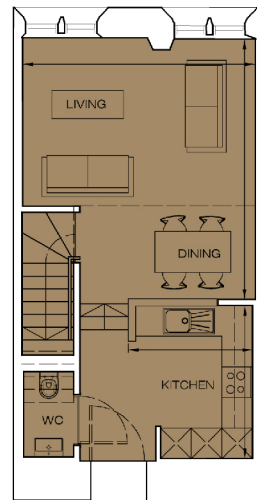

THE PLAYFAIR

AT DONALDSON'S

Floorplan - Plot F22 NOT TO SCALE

2 Bedroom Apartment | First floor | Total area 933 sq ft (86.7 sq m)

Living / Dining	16' 9" x 15' 0"	(5.10m x 4.56m)	Bedroom 1	19' 3" x 8' 7"	(5.86m x 2.61m)
Kitchen	9' 10" x 8' 0"	(3.00m x 2.43m)	Bedroom 2	11' 1" x 11' 3"	(3.37m x 3.43m)

FLAT F22 - FIRST FLOOR PLAN

FLAT F22 - MEZZANINE FLOOR PLAN

0131 610 6000

e: sales@cityandcountry.co.uk | w: www.cityandcountry.co.uk

CITY & COUNTRY