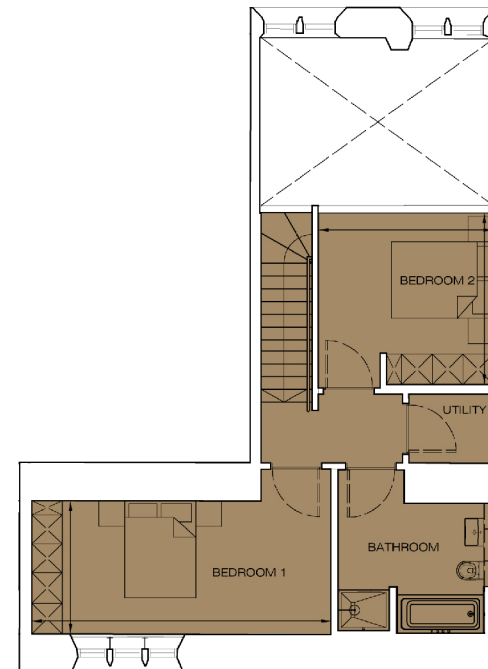

THE PLAYFAIR

AT DONALDSON'S

Floorplan - Plot F22 NOT TO SCALE

2 Bedroom Apartment | First floor | Total area 933 sq ft (86.7 sq m)

Living / Dining	16' 9" x 15' 0"	(5.10m x 4.56m)	Bedroom 1	19' 3" x 8' 7"	(5.86m x 2.61m)
Kitchen	9' 10" x 8' 0"	(3.00m x 2.43m)	Bedroom 2	11' 1" x 11' 3"	(3.37m x 3.43m)

FLAT F22 - FIRST FLOOR PLAN

FLAT F22 - MEZZANINE FLOOR PLAN

0131 610 6000

e: sales@cityandcountry.co.uk | w: www.cityandcountry.co.uk

CITY & COUNTRY