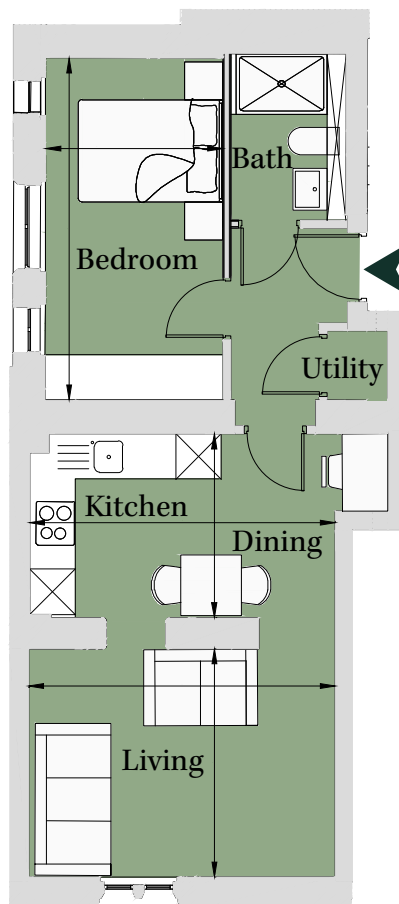

020 3131 7006
e: the1840@cityandcountry.co.uk | w: www.cityandcountry.co.uk

CITY & COUNTRY