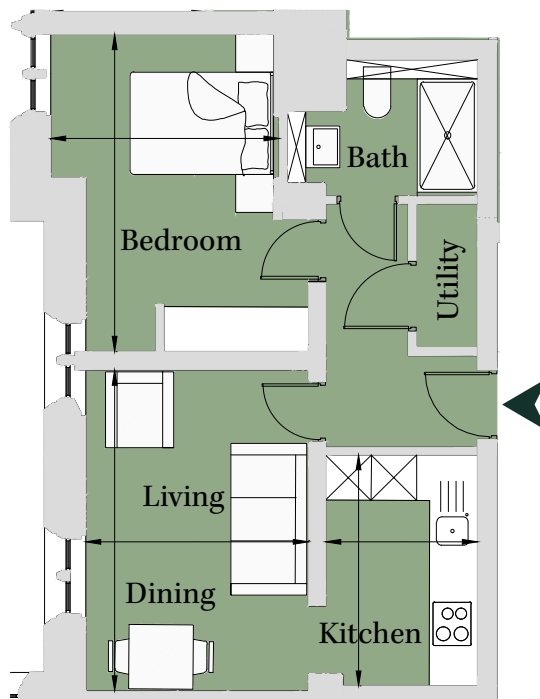

020 3131 7006
e: the1840@cityandcountry.co.uk | w: www.cityandcountry.co.uk

CITY & COUNTRY