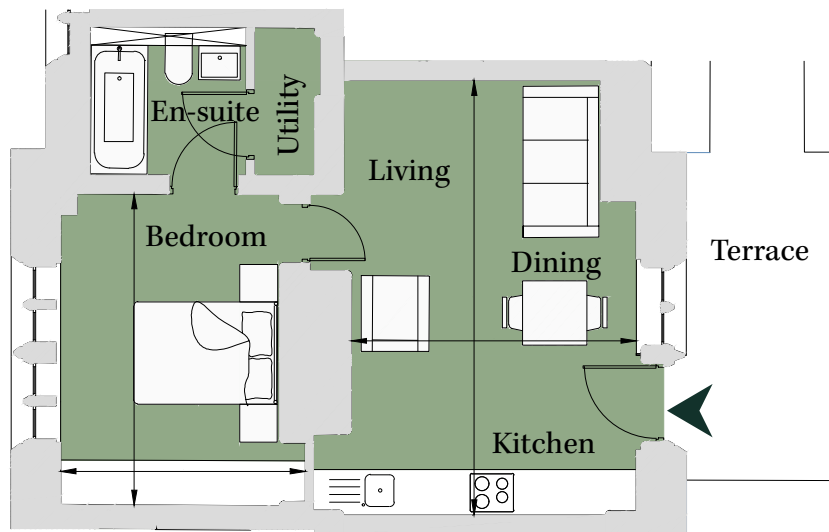

Floorplan – Plot JA01

1 Bedroom Apartment

Lower Ground

Total area 474 sq ft (44.1 sq m)

Living/Dining		
/Kitchen	18' 11" x 12' 4"	(5.75m x 3.76m)
Bedroom	13' 6" x 10' 7"	(4.11m x 3.23m)

Site Location Plan

020 3131 7006
e: the1840@cityandcountry.co.uk | w: www.cityandcountry.co.uk