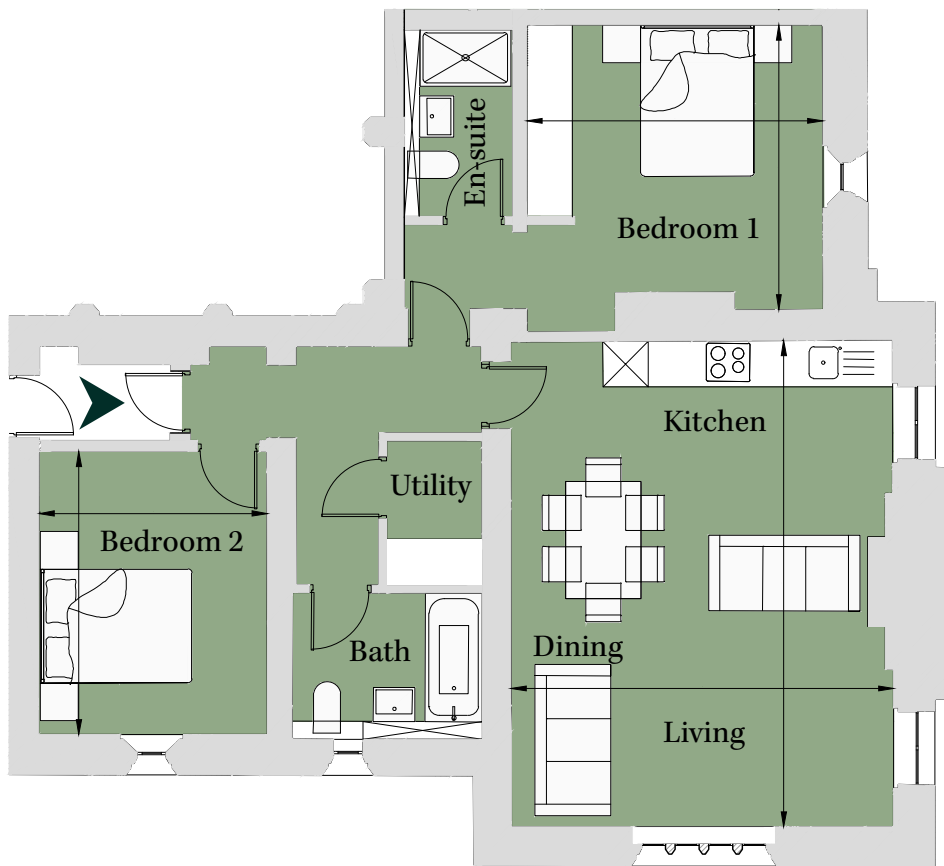

020 3131 7006
e: the1840@cityandcountry.co.uk | w: www.cityandcountry.co.uk