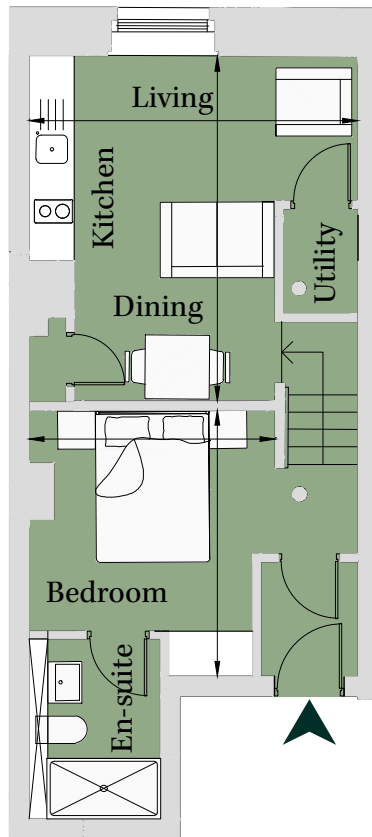

# Floorplan – Plot CC10

1 Bedroom Apartment

First Floor

Total area 419 sq ft (38.9 sq m)

Kitchen/Living		
/Dining	15' x 14' 3"	(4.56m x 4.34m)
Bedroom	11' 7" x 10' 8"	(3.52m x 3.25m)

Site Location Plan

020 3131 7006