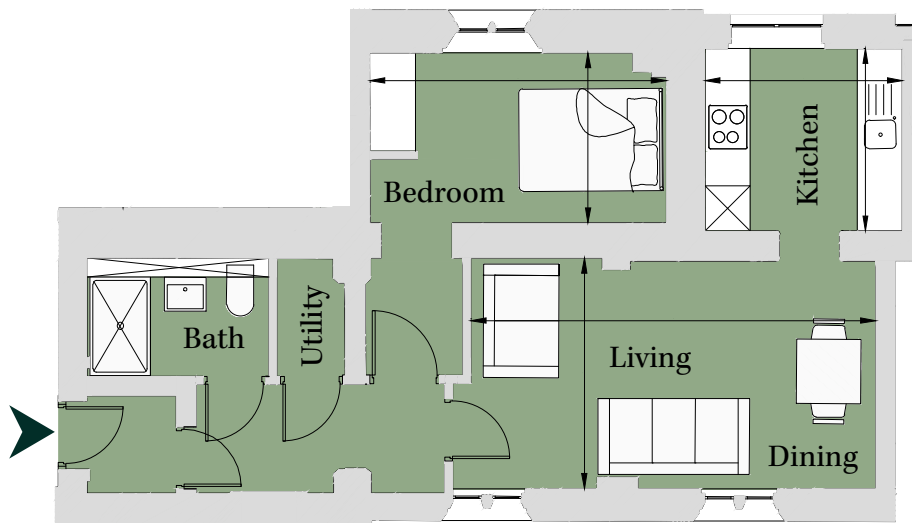

020 3131 7006
e: the1840@cityandcountry.co.uk | w: www.cityandcountry.co.uk