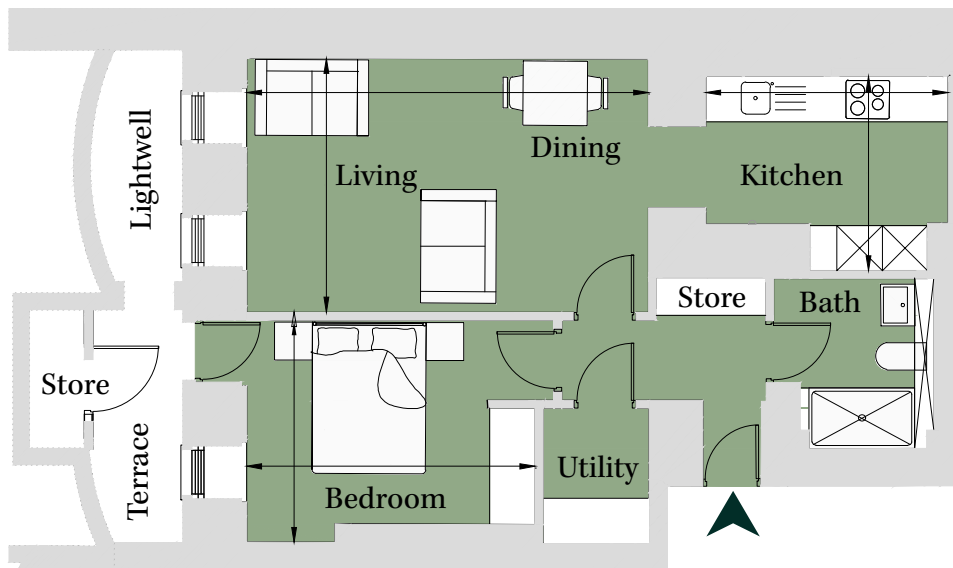

020 3131 7006
e: the1840@cityandcountry.co.uk | w: www.cityandcountry.co.uk

CITY & COUNTRY