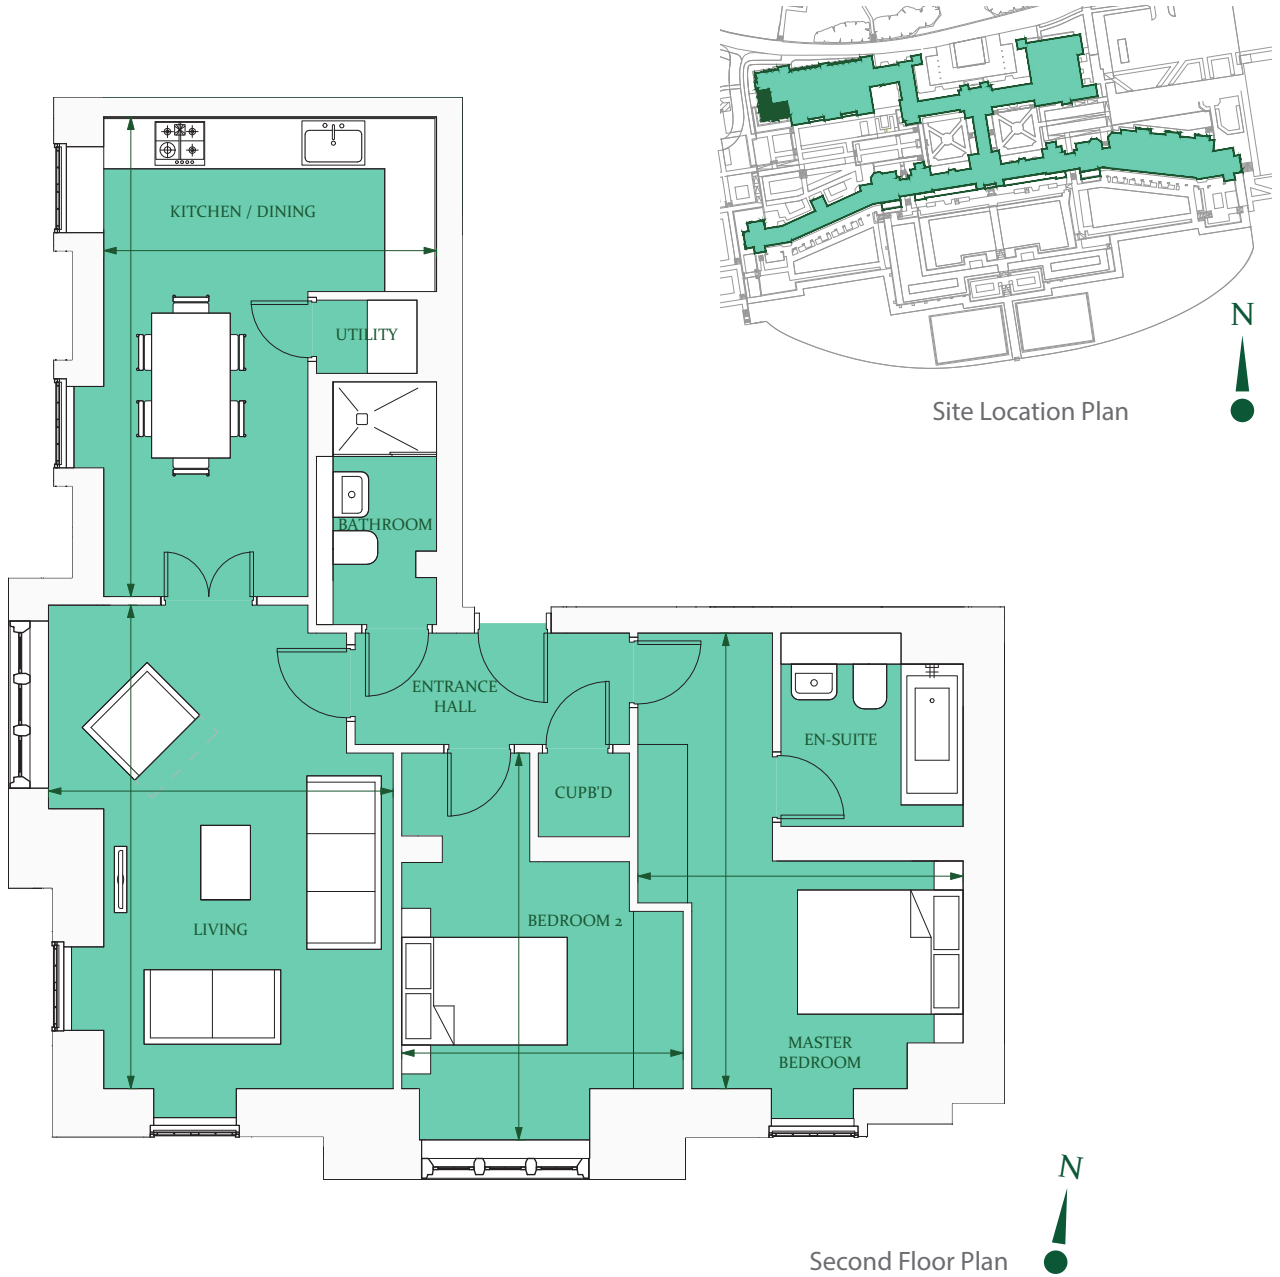

# Floorplan - Plot NW41

2 Bedroom Apartment  
Second floor

Total area 913 sq ft (84.8 sq m)

Living (max.)	18' 8" x 13' 5"	(5.7m x 4.1m)
Kitchen/Dining (max.)	19' 0" x 13' 1"	(5.8m x 4.0m)
Master Bedroom	17' 9" x 12' 10"	(5.4m x 3.9m)
Bedroom 2 (max.)	15' 5" x 11' 2"	(4.7m x 3.4m)