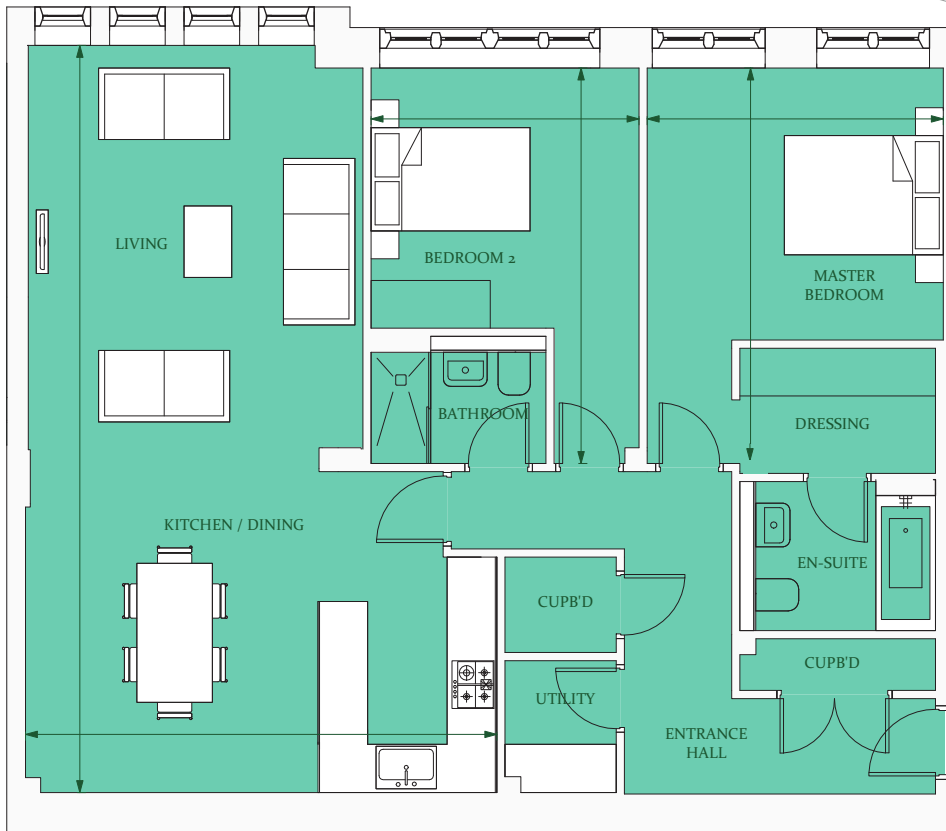

First Floor Plan

01730 81 79 79

e: sales@cityandcountry.co.uk | w: www.cityandcountry.co.uk