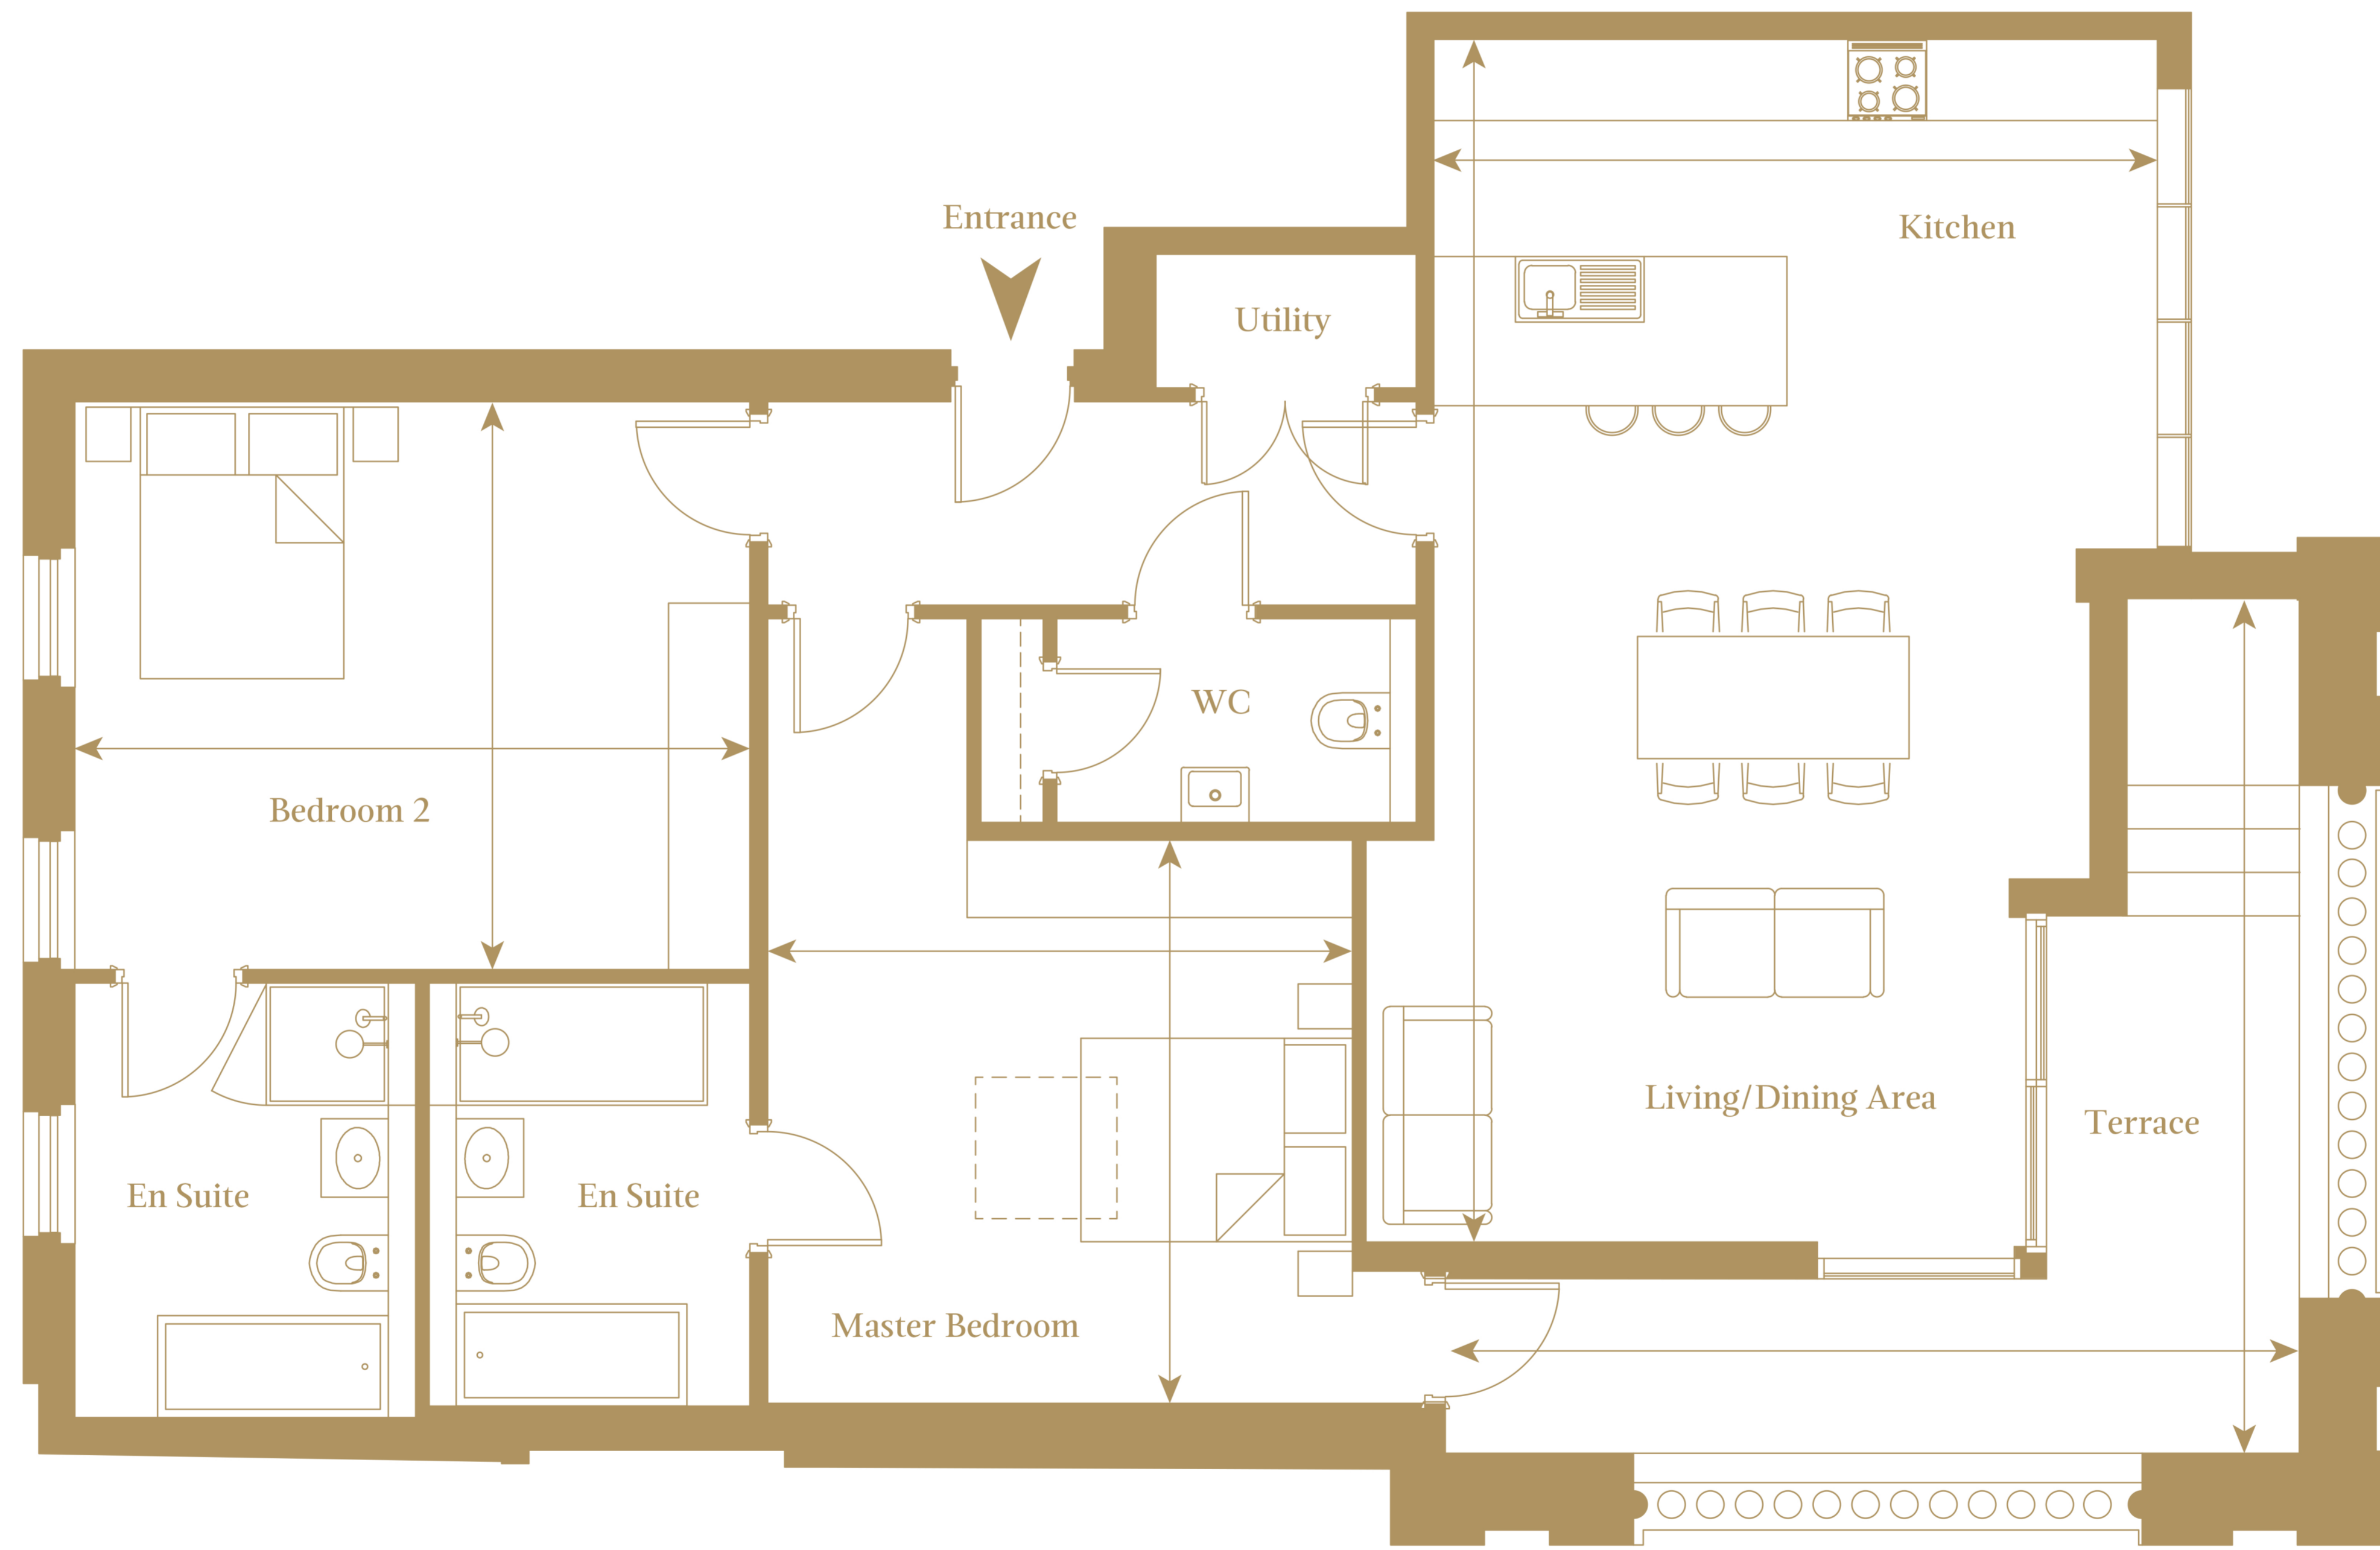

# Dimensions

Total NSA 1,320 sq ft / 123 sq m

North

Kitchen / Sitting / Dining Room	8.8m x 5.3m	29'1" x 17'6"
Master Bedroom	4.3m x 4.1m	14'2" x 13'7"
Bedroom 2	4.9m x 4.1m	16'4" x 13'9"
Terrace	6.3m x 6.3m	20'8" x 20'8"