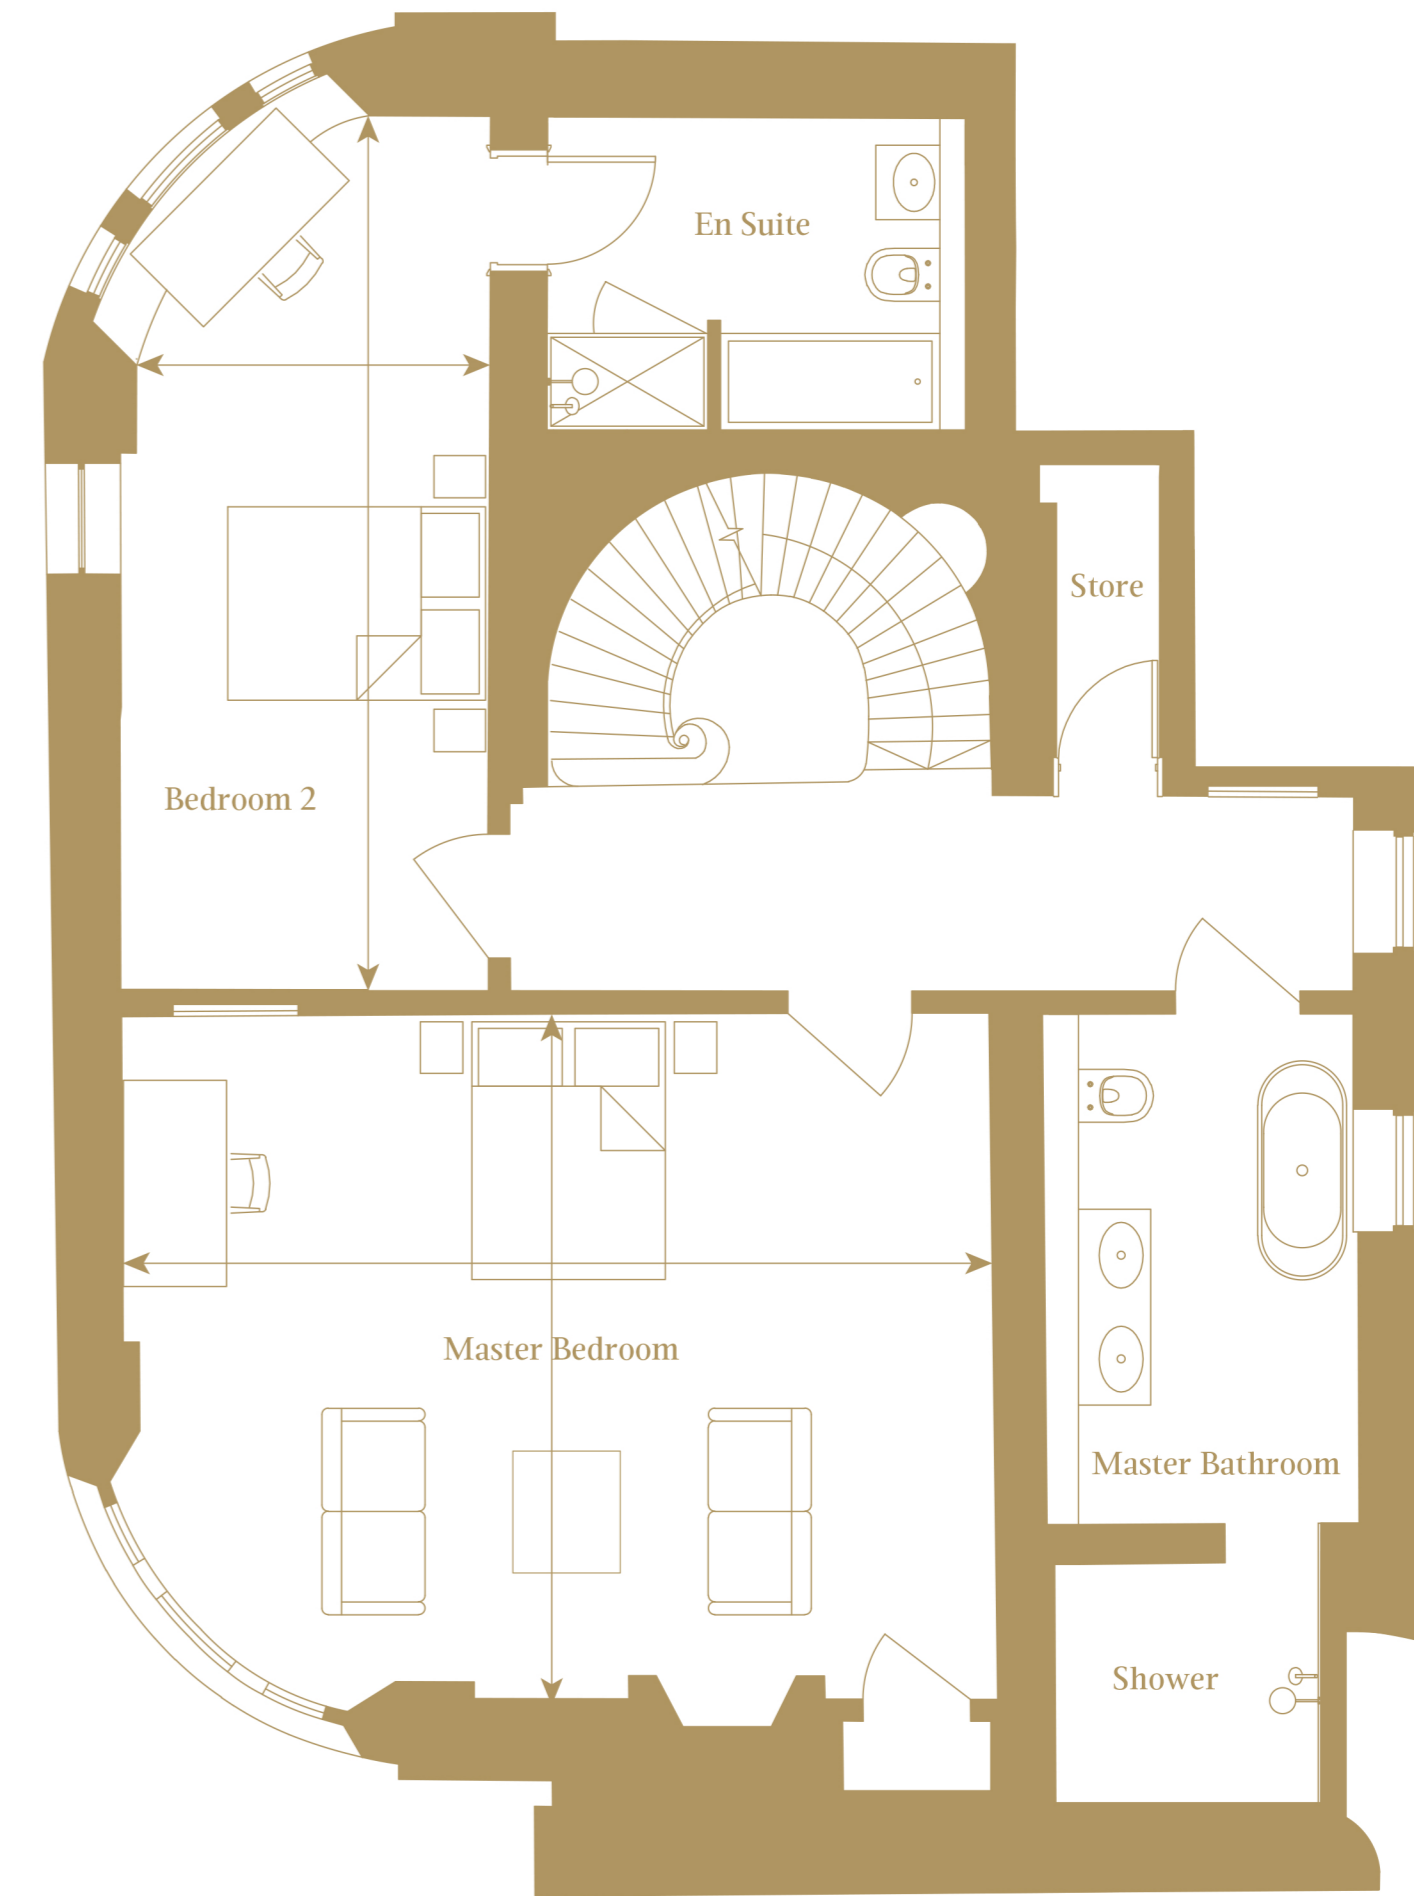

Dimensions

Total NSA 2,750 sq ft / 256 sq m

GROUND FLOOR

Kitchen	7.5m x 6.4m	24'9" x 21'
Dining Room	5.3m x 3.3m	17'8" x 11'
Drawing Room	6.7m x 4.8m	22' x 15'8"
Snug	4.6m x 2.8m	15'2" x 9'5"
Study	3.3m x 2.7m	10'8" x 9'1"
Terrace	6.8m x 3m	22'4" x 9'10"

FIRST FLOOR

Master Bedroom	6.7m x 5.3m	22'2" x 17'5"
Bedroom 2	6.8m x 2.7m	22'3" X 9'