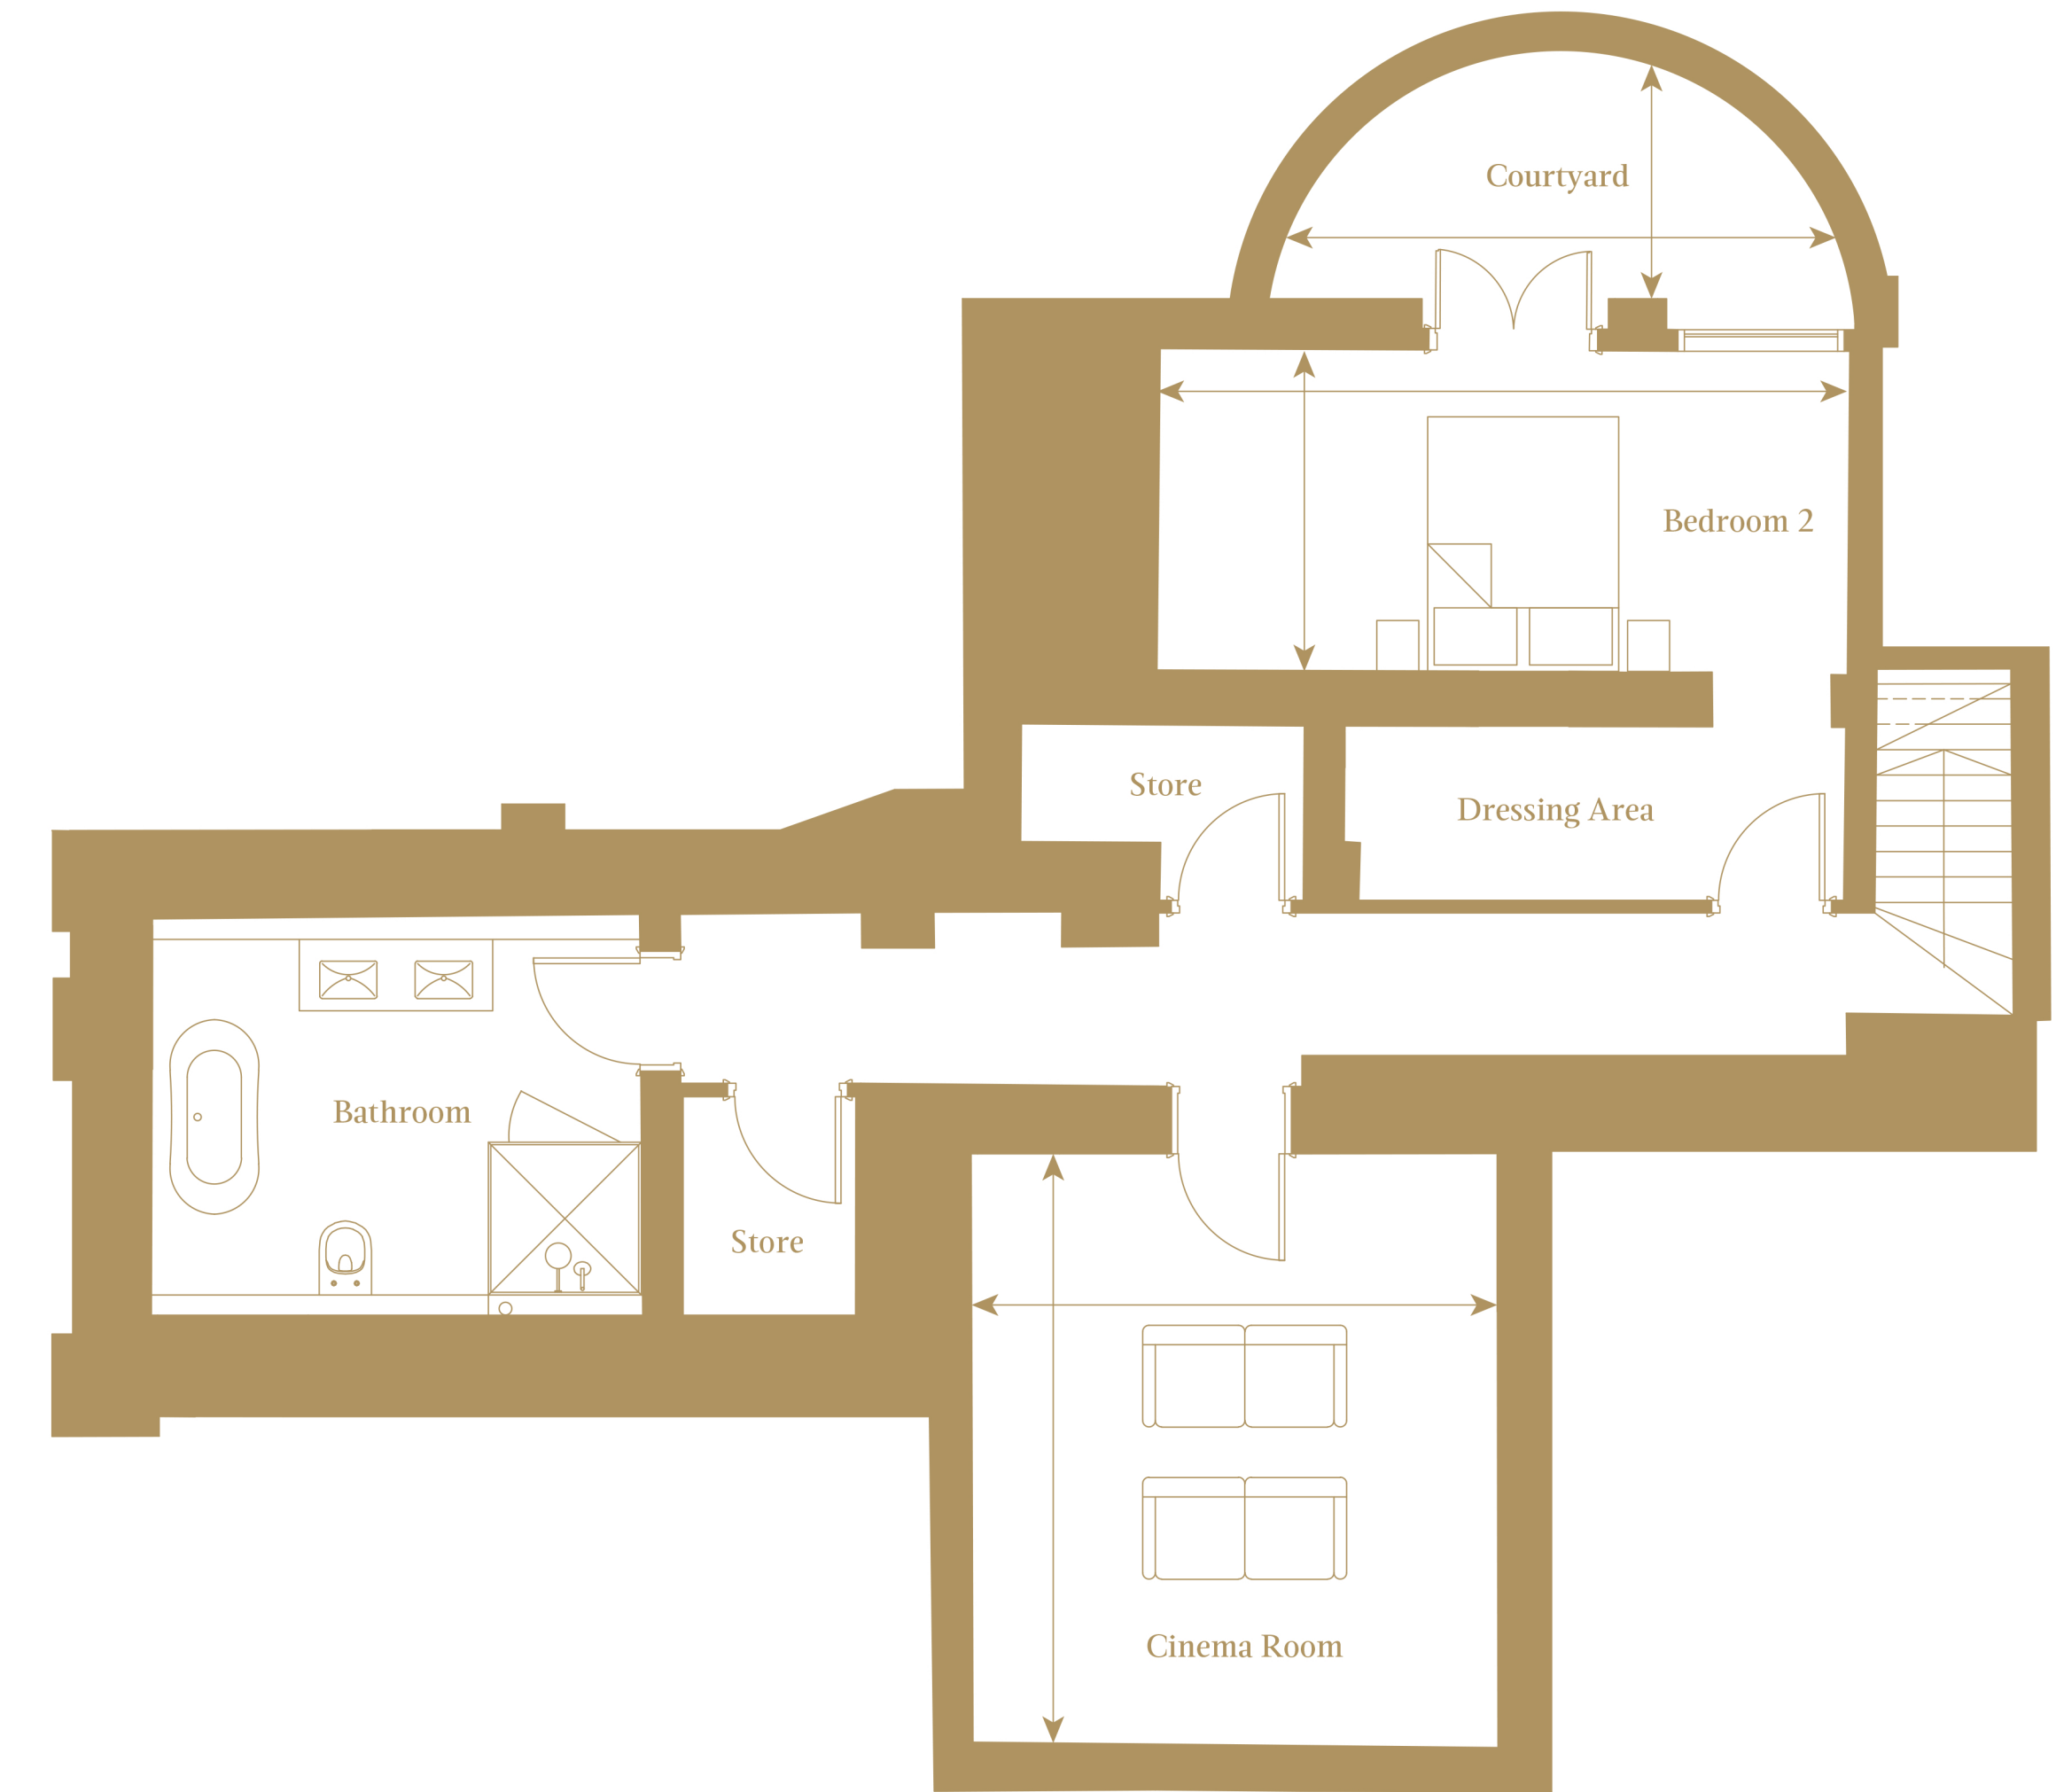

Dimensions

Total NSA 1,950 sq ft / 181 sq m

GROUND FLOOR

LOWER GROUND FLOOR

Kitchen	5.2m x 3.6m	17'1" x 11'9"
Dining Room	5.7m x 3m	18'10" x 10'
Drawing Room	5.6m x 4m	18'5" x 13'2"
Master Bedroom	4.8m x 2.9m	15'9" x 9'6"

Bedroom	2 5.4m x 2.5m	17'10" x 8'4"
Cinema Room	4.6m x 4.1m	15'2" x 13'7"
Courtyard	4.6m x 1.9m	15'1" x 6'5"