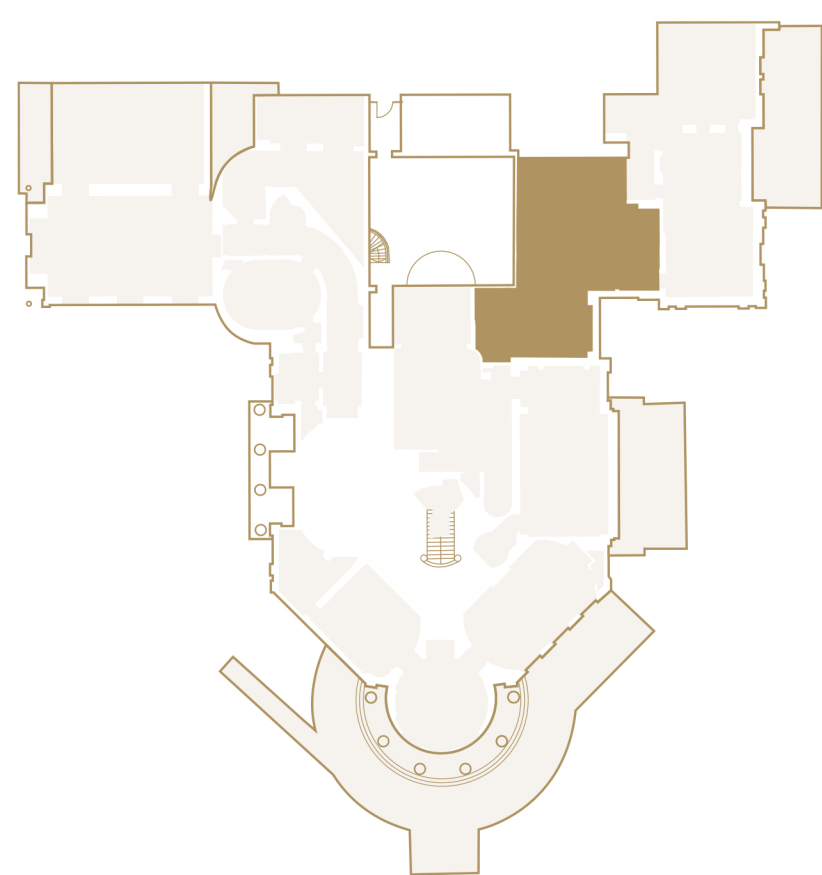

Dimensions

Total NSA 1,950 sq ft / 181 sq m

GROUND FLOOR

LOWER GROUND FLOOR

Kitchen	5.2m x 3.6m	17'1" x 11'9"
Dining Room	5.7m x 3m	18'10" x 10'
Drawing Room	5.6m x 4m	18'5" x 13'2"
Master Bedroom	4.8m x 2.9m	15'9" x 9'6"

Bedroom	2 5.4m x 2.5m	17'10" x 8'4"
Cinema Room	4.6m x 4.1m	15'2" x 13'7"
Courtyard	4.6m x 1.9m	15'1" x 6'5"