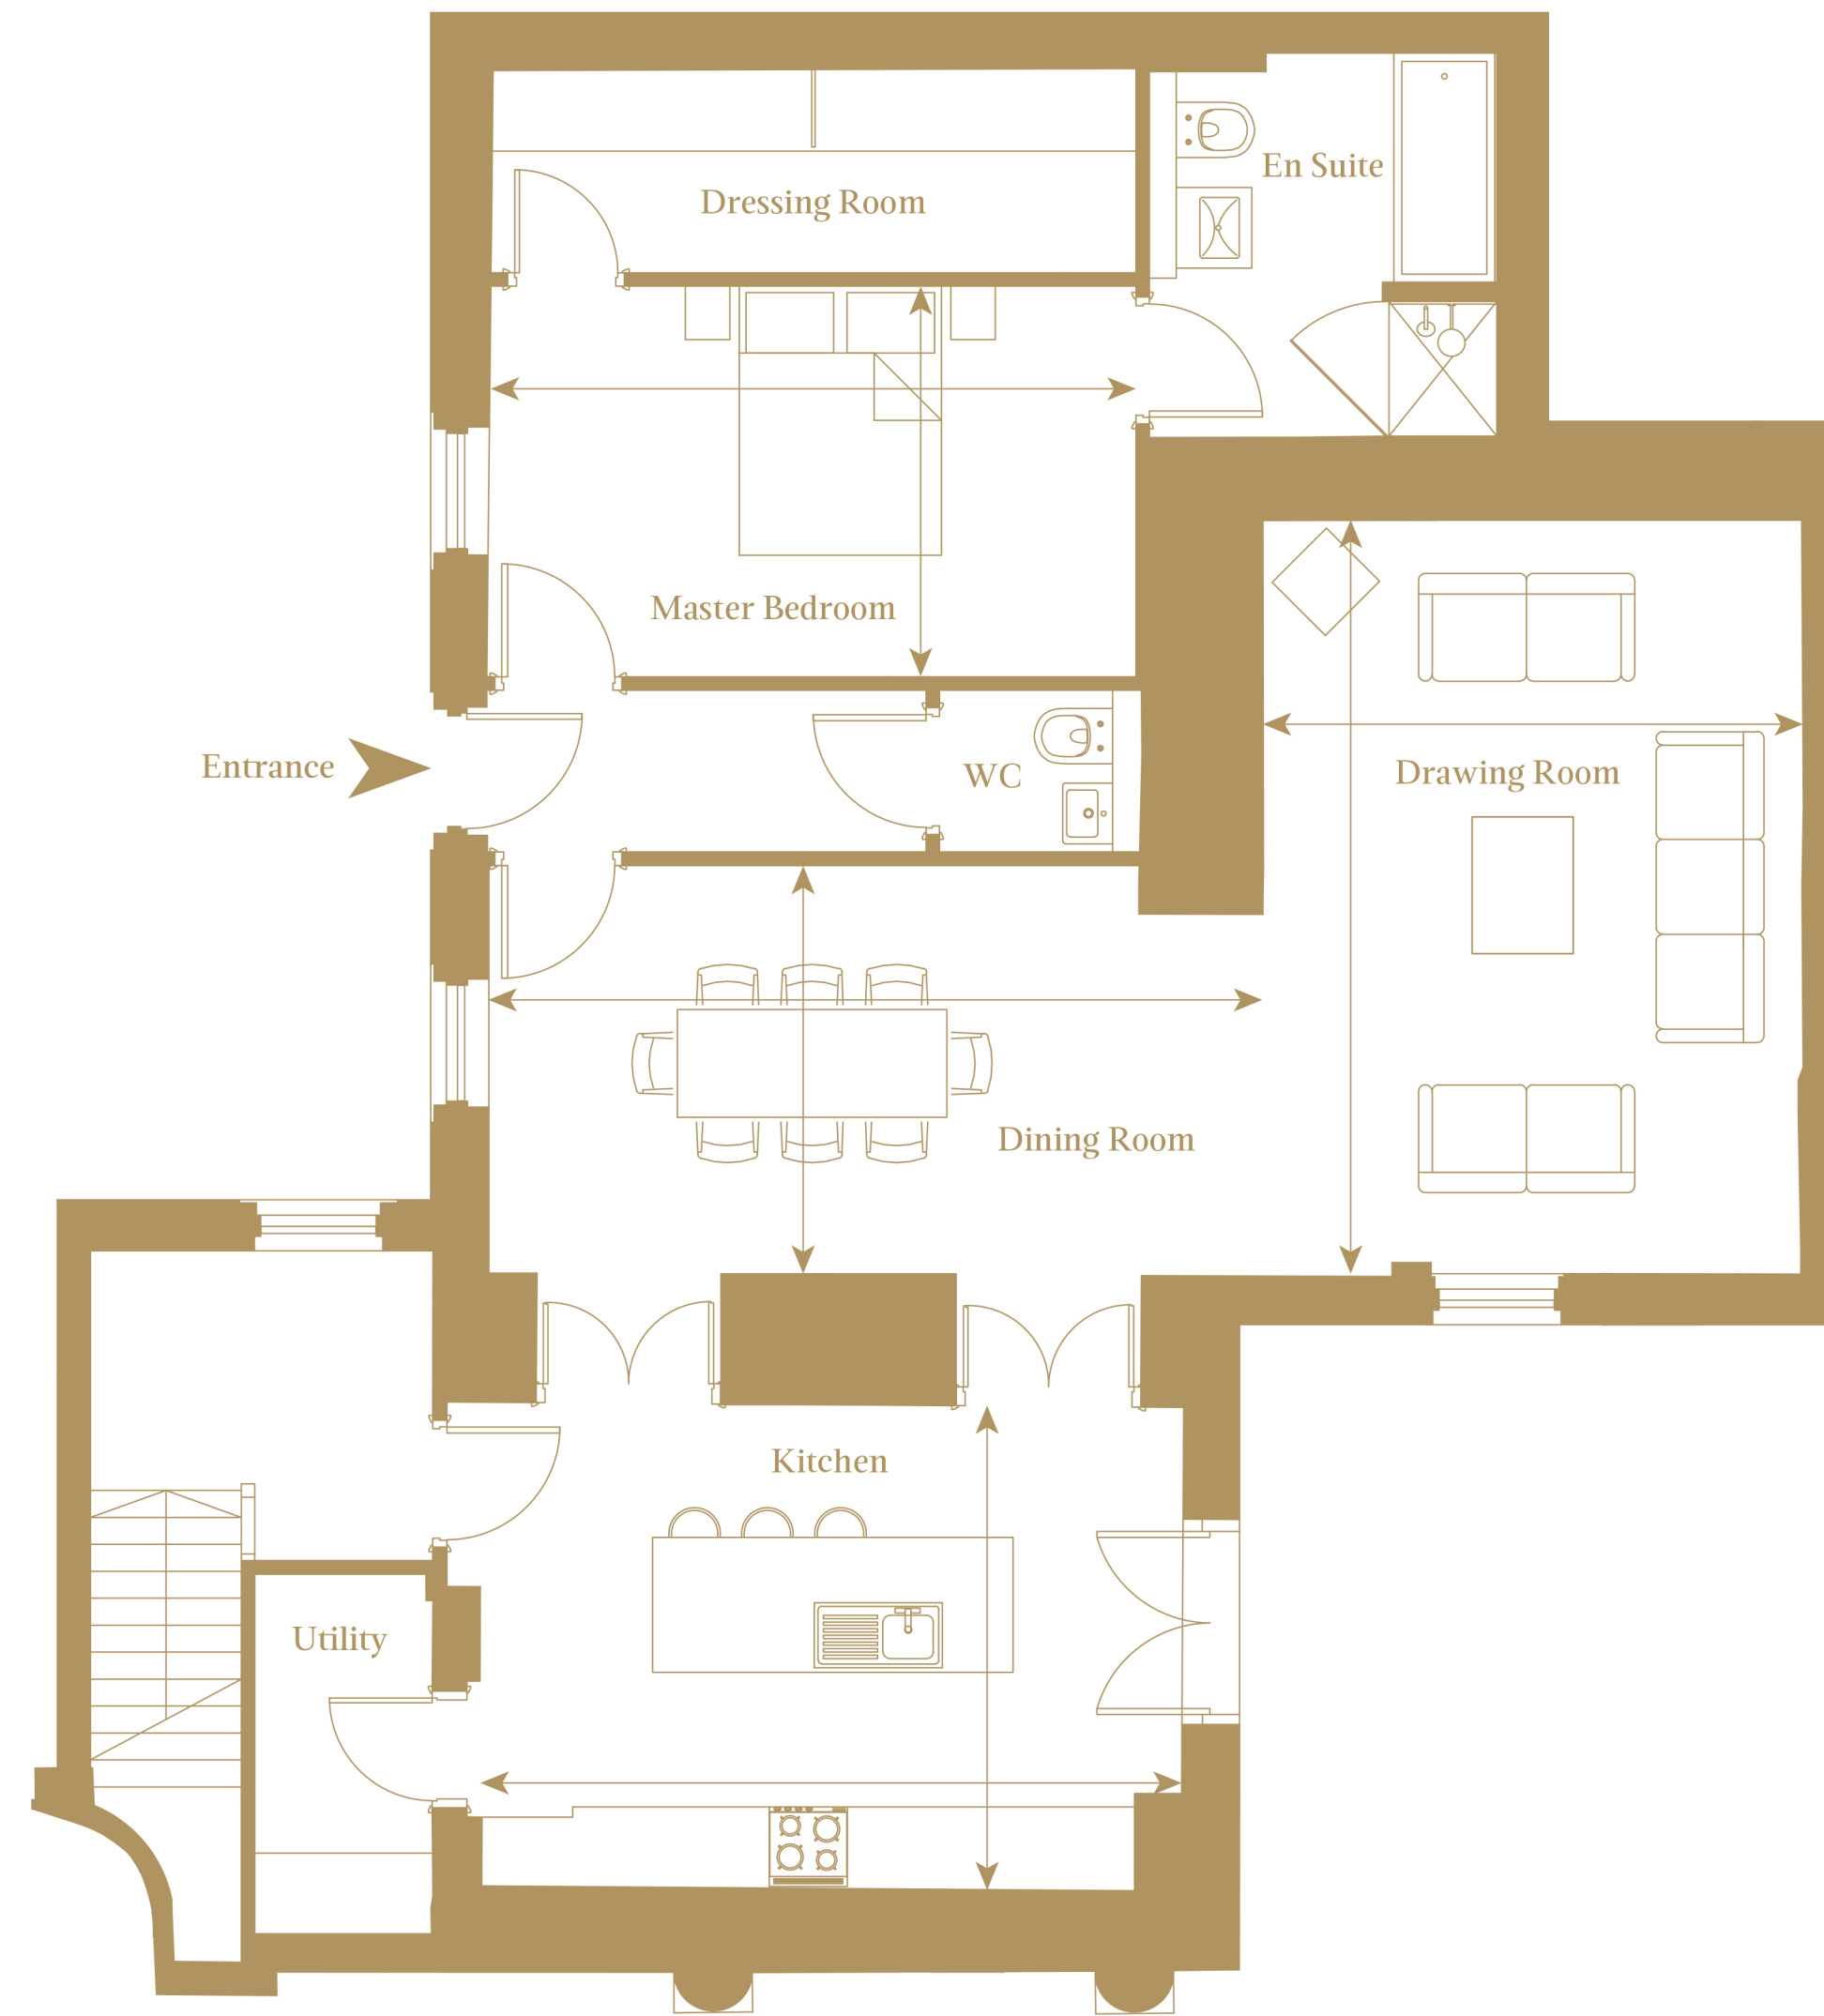

Dimensions

Total NSA 1,950 sq ft / 181 sq m

GROUND FLOOR

LOWER GROUND FLOOR

Kitchen	5.2m x 3.6m	17'1" x 11'9"
Dining Room	5.7m x 3m	18'10" x 10'
Drawing Room	5.6m x 4m	18'5" x 13'2"
Master Bedroom	4.8m x 2.9m	15'9" x 9'6"

Bedroom	2 5.4m x 2.5m	17'10" x 8'4"
Cinema Room	4.6m x 4.1m	15'2" x 13'7"
Courtyard	4.6m x 1.9m	15'1" x 6'5"