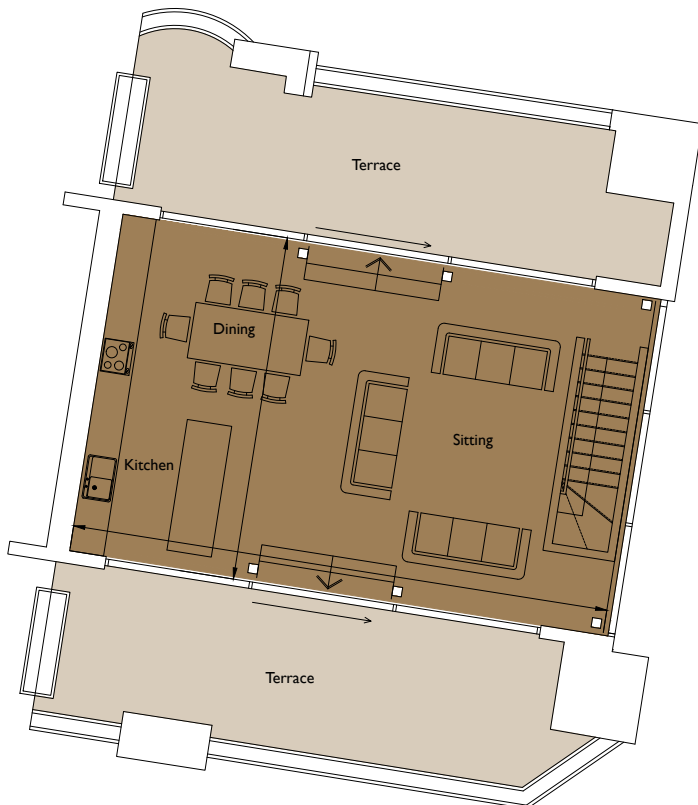

## Floorplan – Plot 04-25

3 bedroom apartment

Third and Mezzanine Floor

Total area 1778sq ft (165.2sq m)

Kitchen/Dining	31ft 6in x 20ft 4in	(9.6m x 6.2m)
Living	14ft 1in x 13ft 9in	(4.3m x 4.2m)
Bedroom 1	16ft 1in x 10ft 10in	(4.9m x 3.3m)
Bedroom 2	11ft 2in x 15ft 9in	(3.4m x 4.8m)
Bedroom 3	11ft 6in x 11ft 2in	(3.5m x 3.4m)