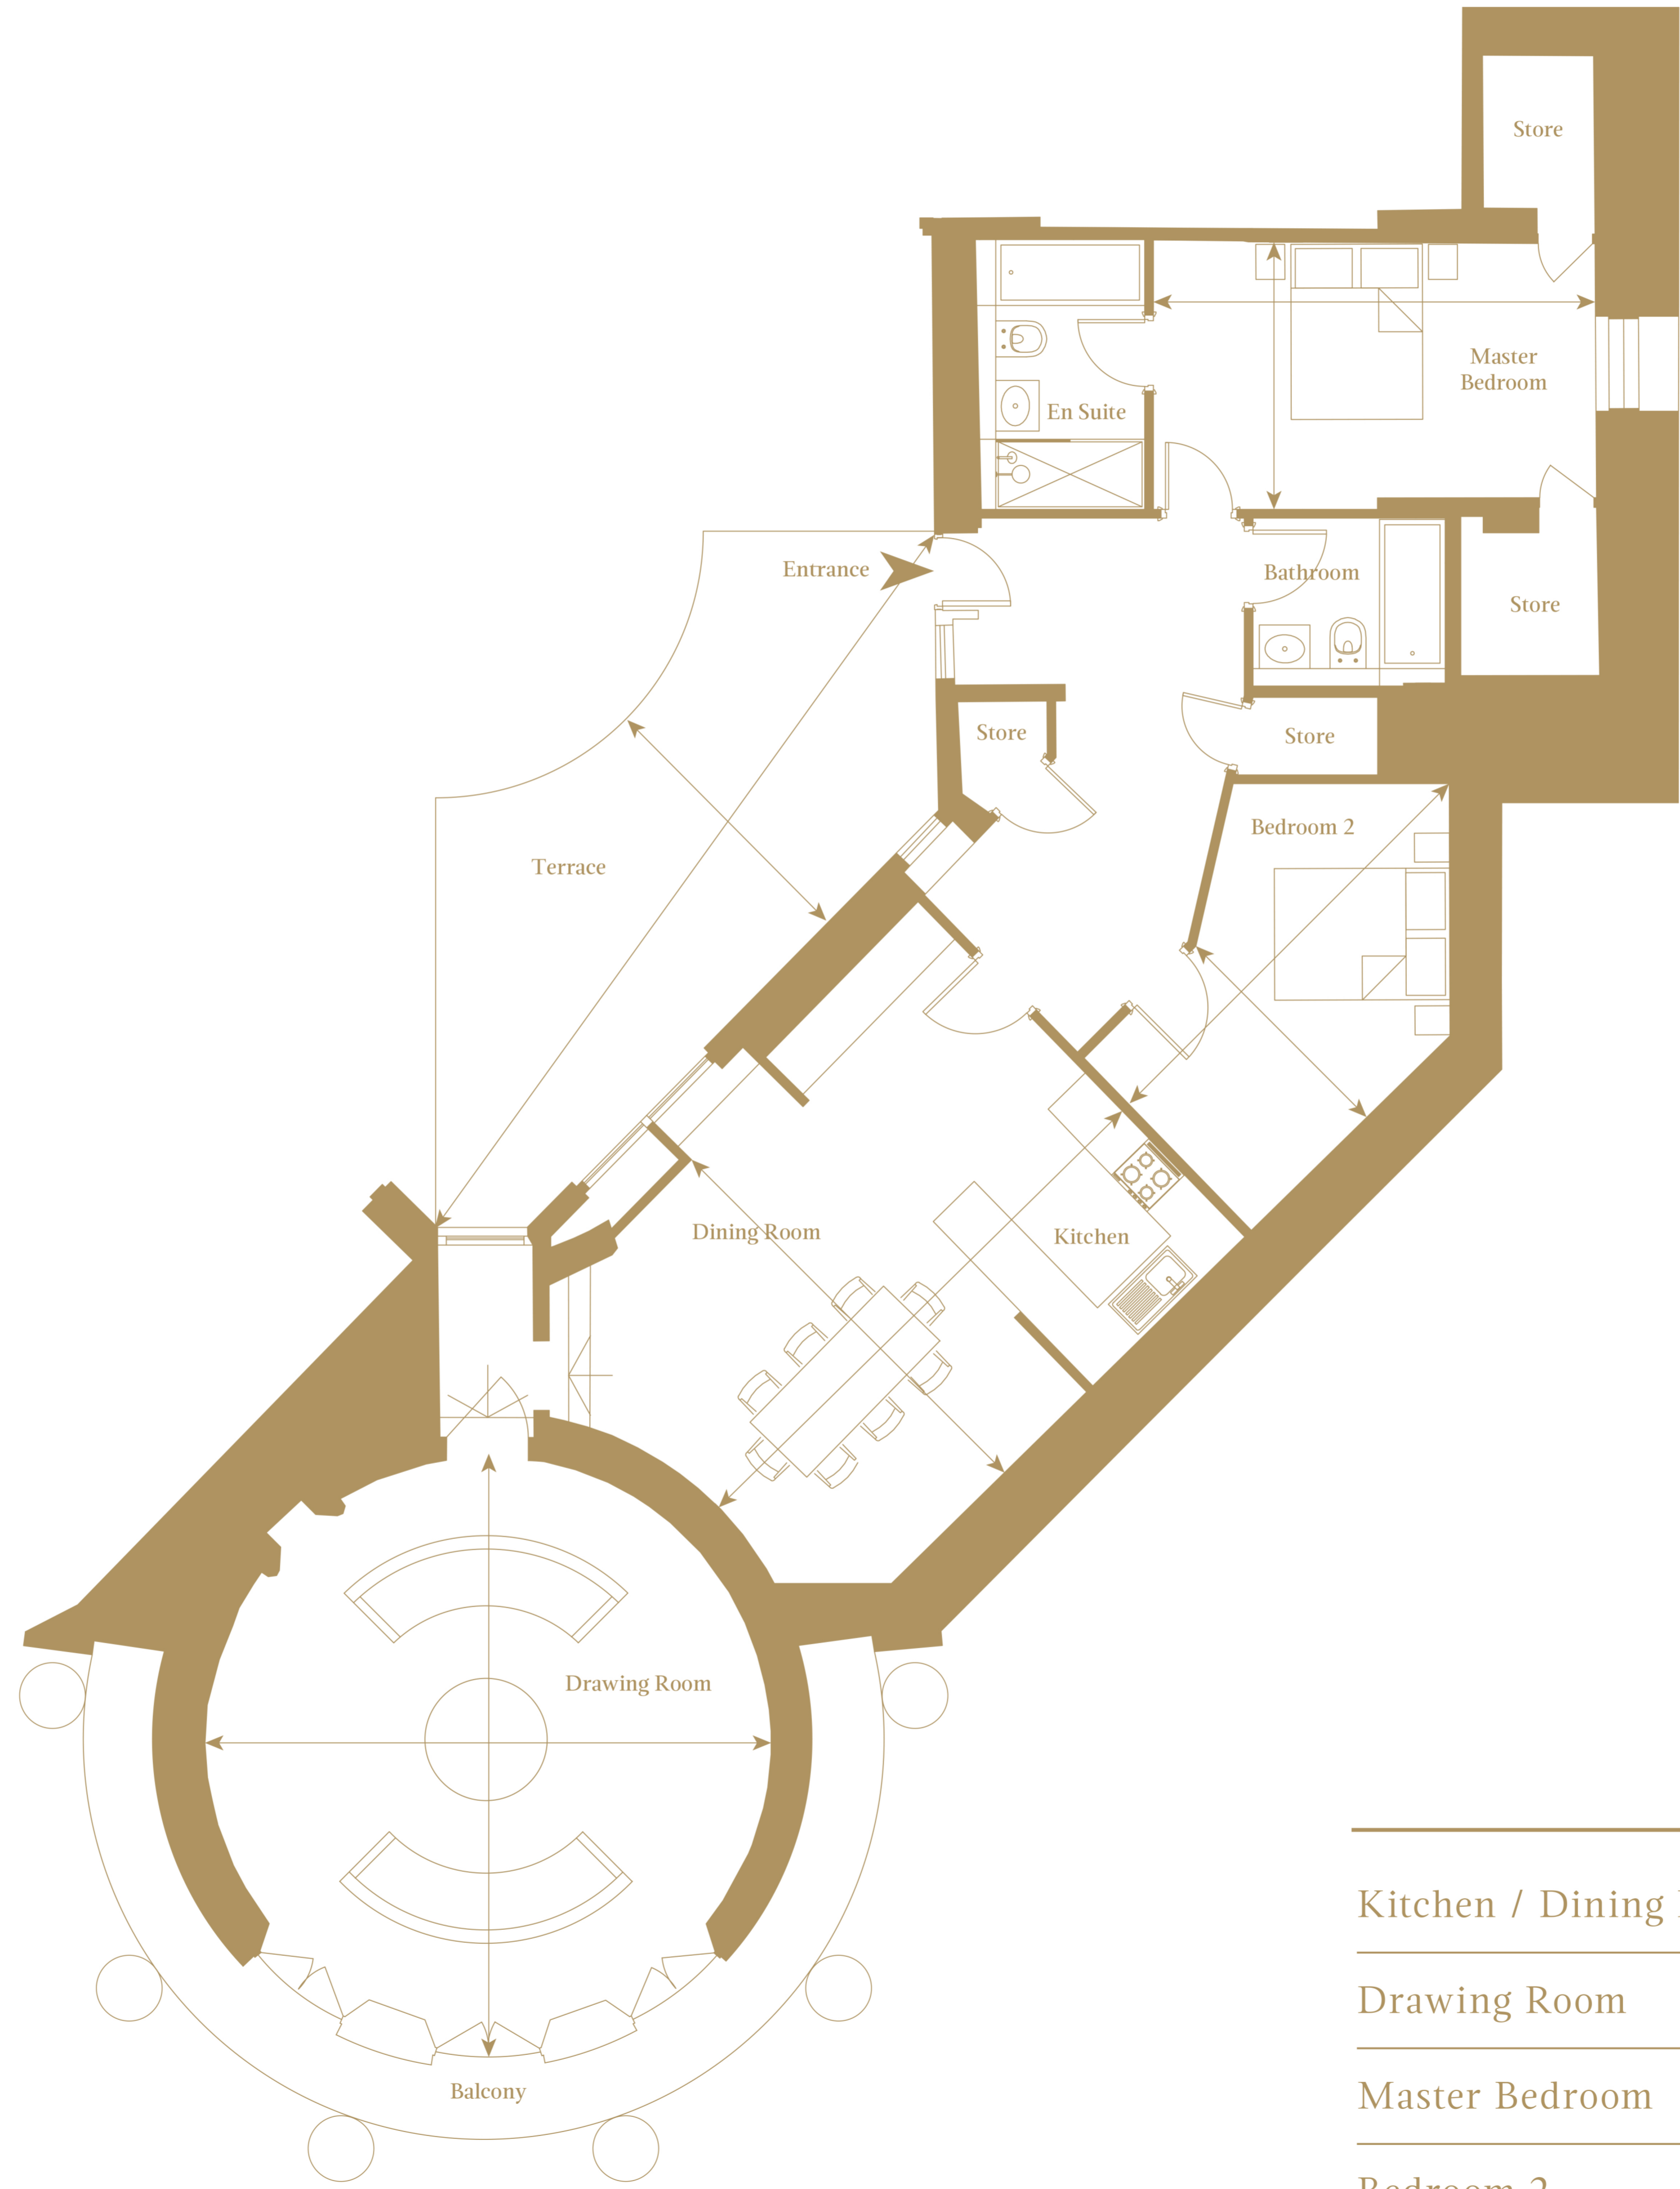

Dimensions

Total NSA 1,369 sq ft / 127 sq m

Kitchen / Dining Room	6.4m x 5m	21'2" x 16'7"
Drawing Room	6.8m x 6.5m	22'4" x 21'3"
Master Bedroom	5m x 3m	16'7" x 10'
Bedroom 2	5.2m x 2.8m	17' x 9'1"
Terrace	9.5m x 2.2m	31'2" x 7'3"