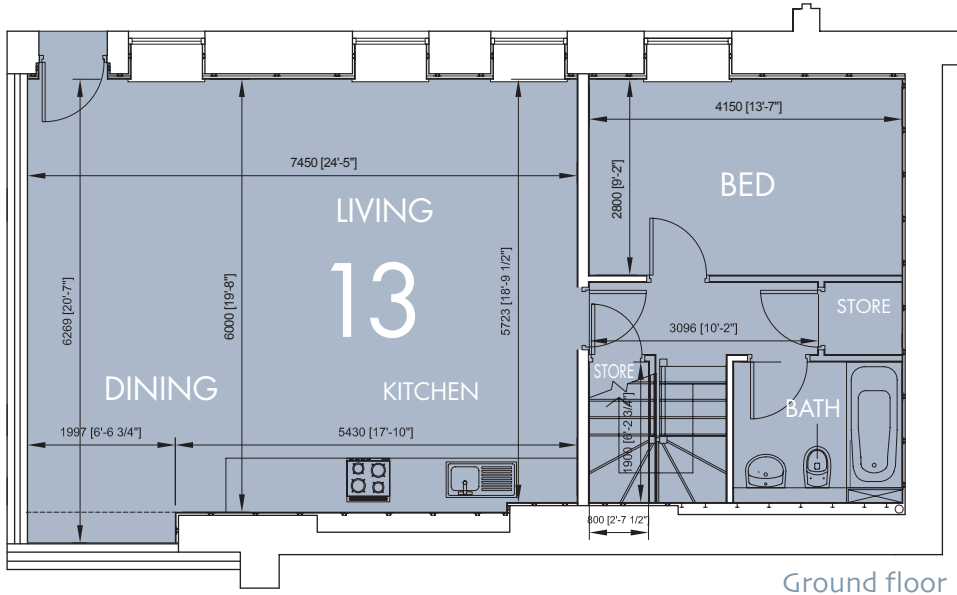

Apartment L-13
90.1 sq m (969.8 sq ft)

Ground floor

Ground floor

First floor