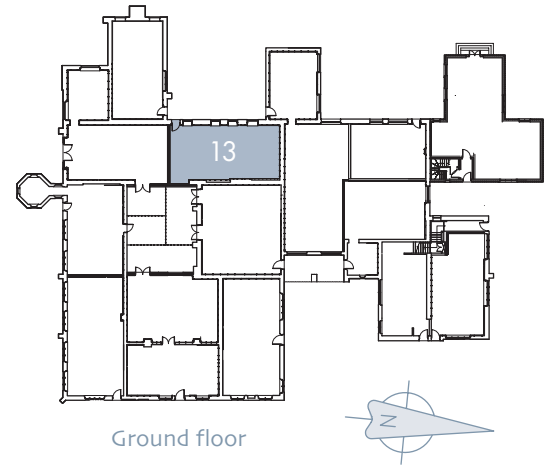

Apartment L-13
90.1 sq m (969.8 sq ft)

Ground floor

Ground floor

First floor