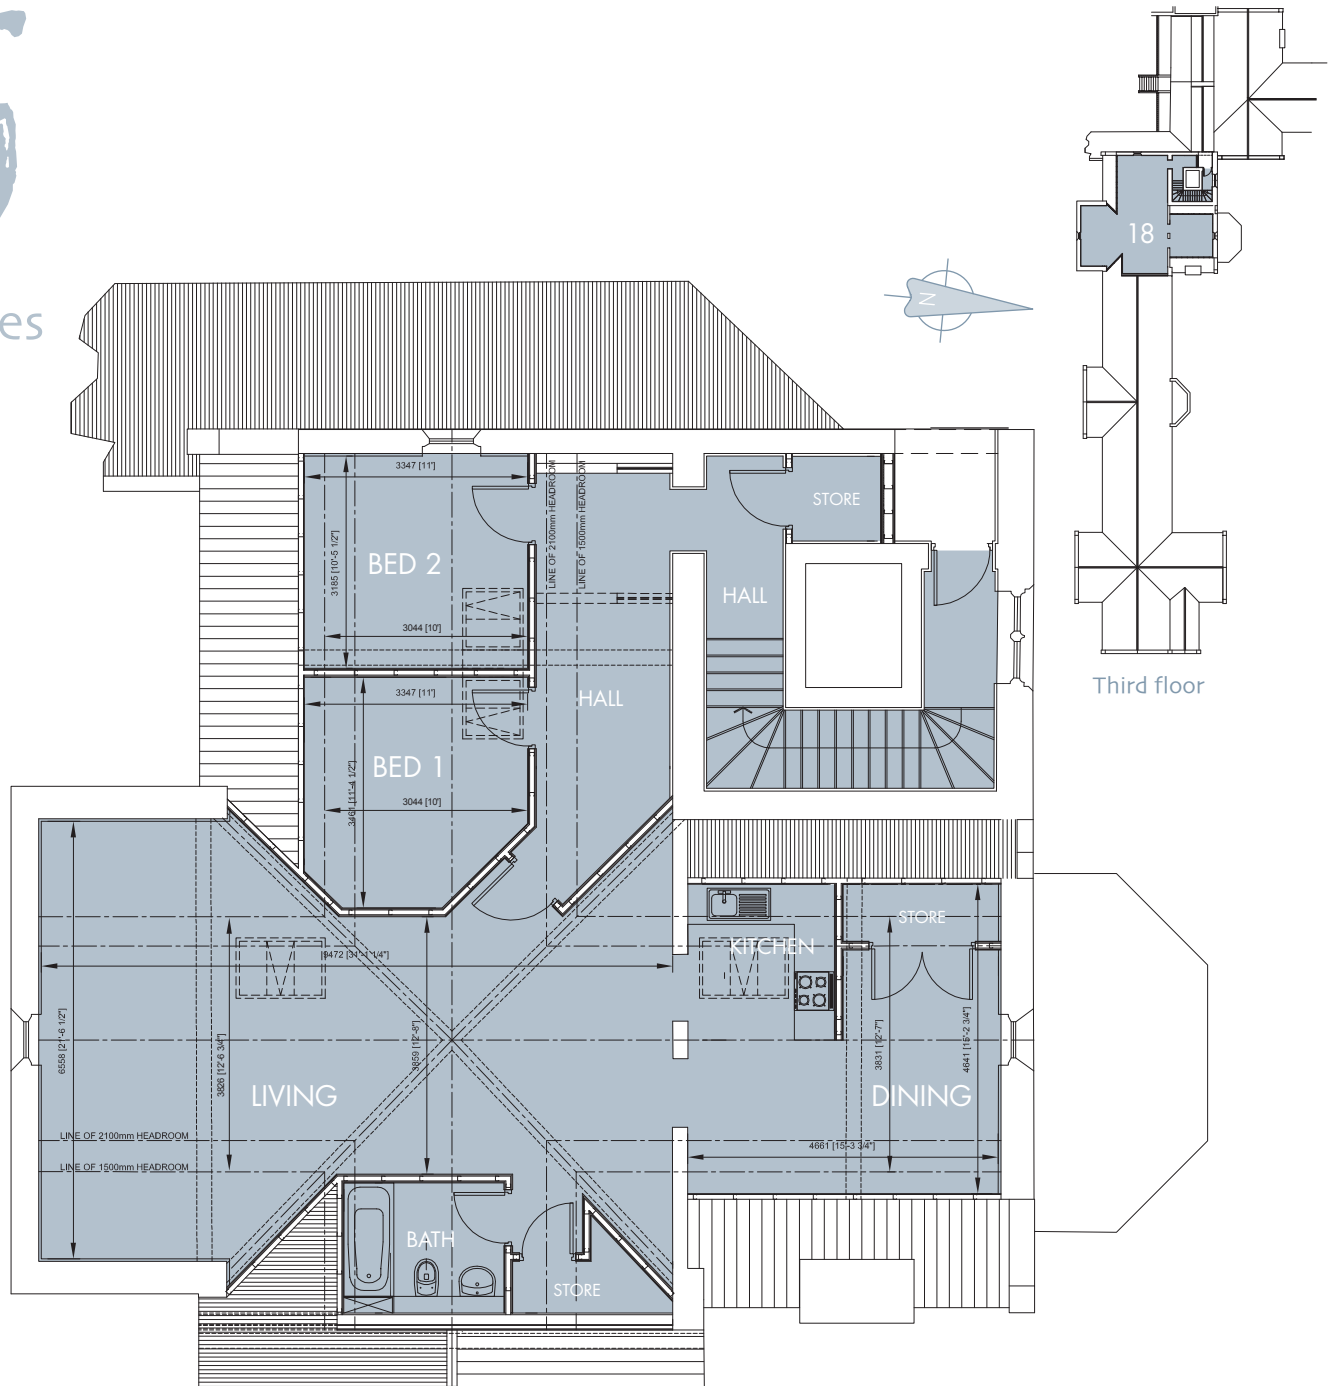

thegalleries

Plot H-18

105 sq m (1130 sq ft) - Net Sales Area

130 sq m (1399 sq ft) - Gross Internal Area

2 bed

18 Kavanagh Court, The Galleries, Brentwood, Essex CM14 5FF